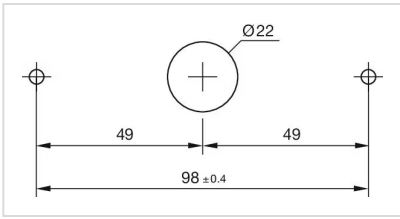

Dimension drawings: