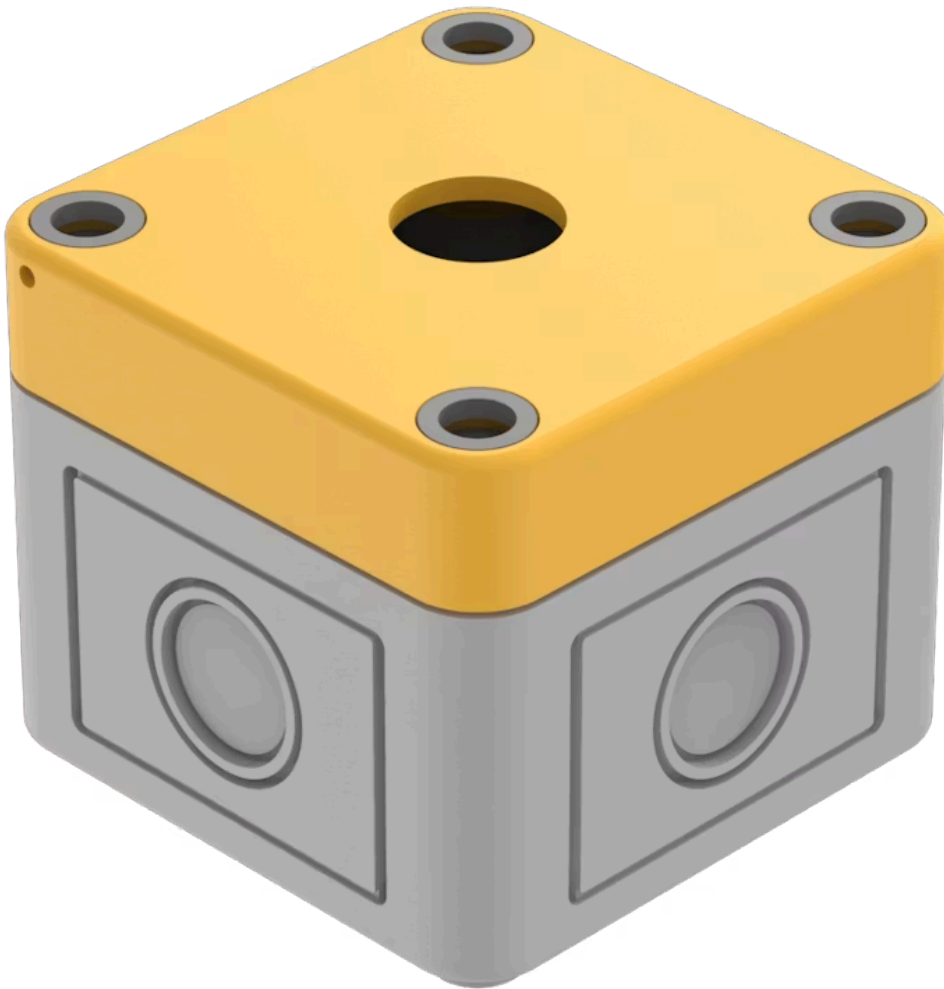

Enclosure

84-910

Distribution by
Newark

<https://newark.eao.com/component/84-910/en/en...>

Your product:

84-910 Enclosure

Loading ...

ELECTRICAL CHARACTERISTICS

Forward voltage:

MECHANICAL CHARACTERISTICS

Weight: 0.099 kg

AMBIENT CONDITION

IP Protection: IP66

OTHER

Short Description: Enclosure, 65 mm x 65 mm x 57 mm, Plastic

Titel Accessory: Enclosure

Dimension: 65 mm x 65 mm x 57 mm

Material: Plastic

Housing colour: Yellow / Grey

Product attributes: Bottom grey similar RAL 7035; cover lead-sealable, yellow similar RAL 1004

Dimension drawings:

for Part No. 84-910