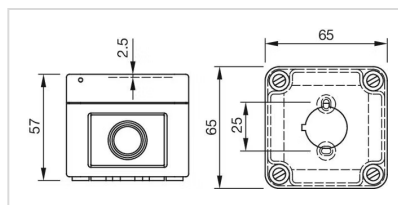

Forward voltage:

MECHANICAL CHARACTERISTICS

Weight: 0.099 kg

AMBIENT CONDITION

IP Protection: IP66

OTHER

Short Description: Enclosure, 65 mm x 65 mm x 57 mm, Plastic

Titel Accessory: Enclosure

Dimension: 65 mm x 65 mm x 57 mm

Material: Plastic

Housing colour: Yellow / Grey

Product attributes: Bottom grey similar RAL 7035; cover lead-sealable, yellow similar RAL 1004

Dimension drawings:

for Part No. 84-910