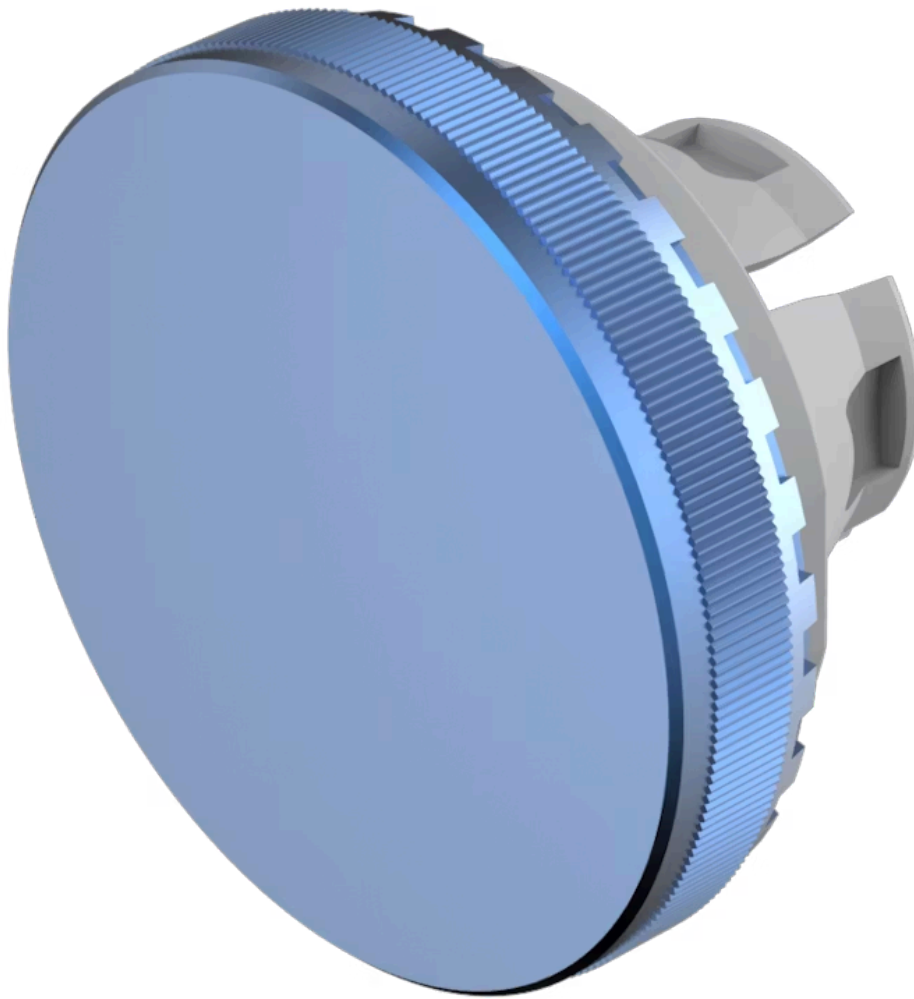

Lens

84-
7205.600A

Distribution by
Newark

<https://newark.eao.com/component/84-7205.600A...>

Your product:

84-7205.600A Lens

Loading ...

FRONT

Front form: Round

OPERATING-/INDICATION PART

Lens colour: Blue

Lens material: Aluminium

Lens illumination: Non illuminated

Lens shape: Flush

Lens optics: opaque

Lens type: Raised above front bezel

Symbol: No Symbol

MECHANICAL CHARACTERISTICS

Weight: 0.003 kg

CERTIFICATE

REACH: REACH compliant

RoHS: RoHS compliant

OTHER

Short Description:

Lens, Ø 19.7 mm, Non illuminated, No Symbol, Blue, Flush, Aluminium

Dimension:

Ø 19.7 mm

Hints:

The colour of anodised aluminium parts can vary due to technical production reasons