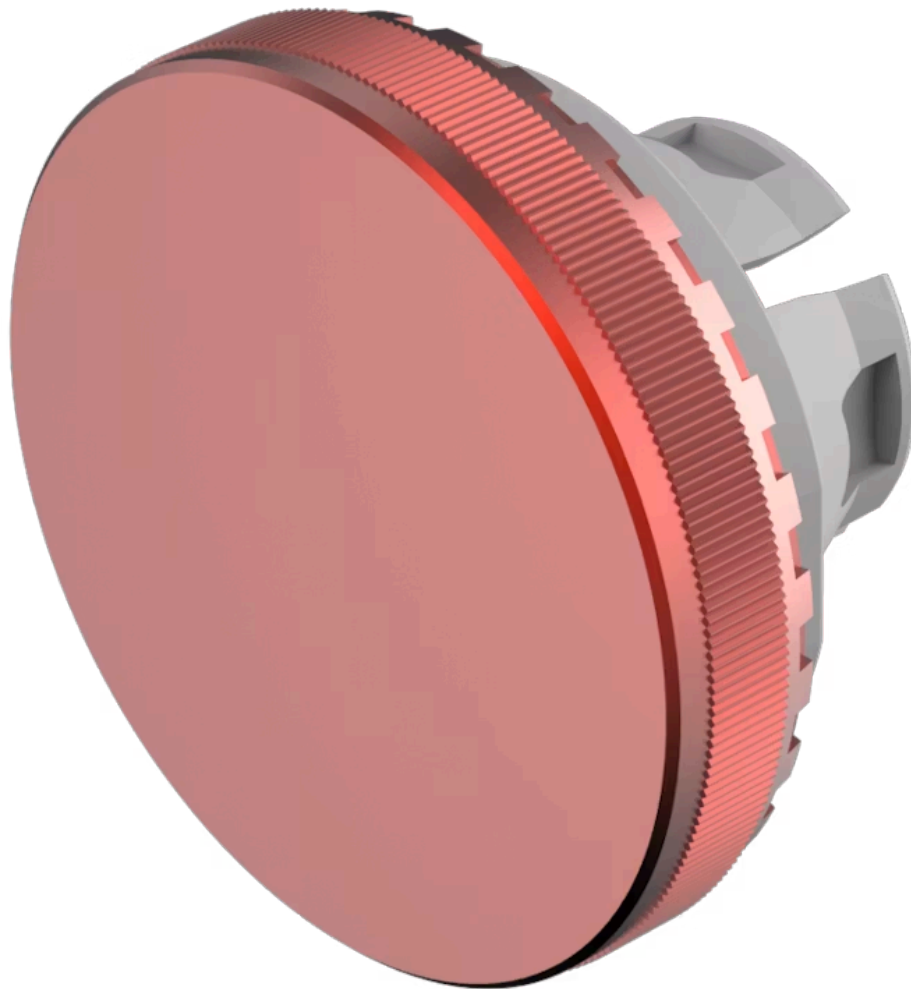

Lens

84-
7205.200A

Distribution by
Newark

<https://newark.eao.com/component/84-7205.200A...>

Your product:

84-7205.200A Lens

Loading ...

FRONT

Front form: Round

OPERATING-/INDICATION PART

Lens colour: Red

Lens material: Aluminium

Lens illumination: Non illuminated

Lens shape: Flush

Lens optics: opaque

Lens type: Raised above front bezel

Symbol: No Symbol

MECHANICAL CHARACTERISTICS

Weight: 0.002 kg

CERTIFICATE

REACH: REACH compliant

RoHS: RoHS compliant

OTHER

Short Description:

Lens, Ø 19.7 mm, Non illuminated, No Symbol, Red, Flush, Aluminium

Dimension:

Ø 19.7 mm

Hints:

The colour of anodised aluminium parts can vary due to technical production reasons