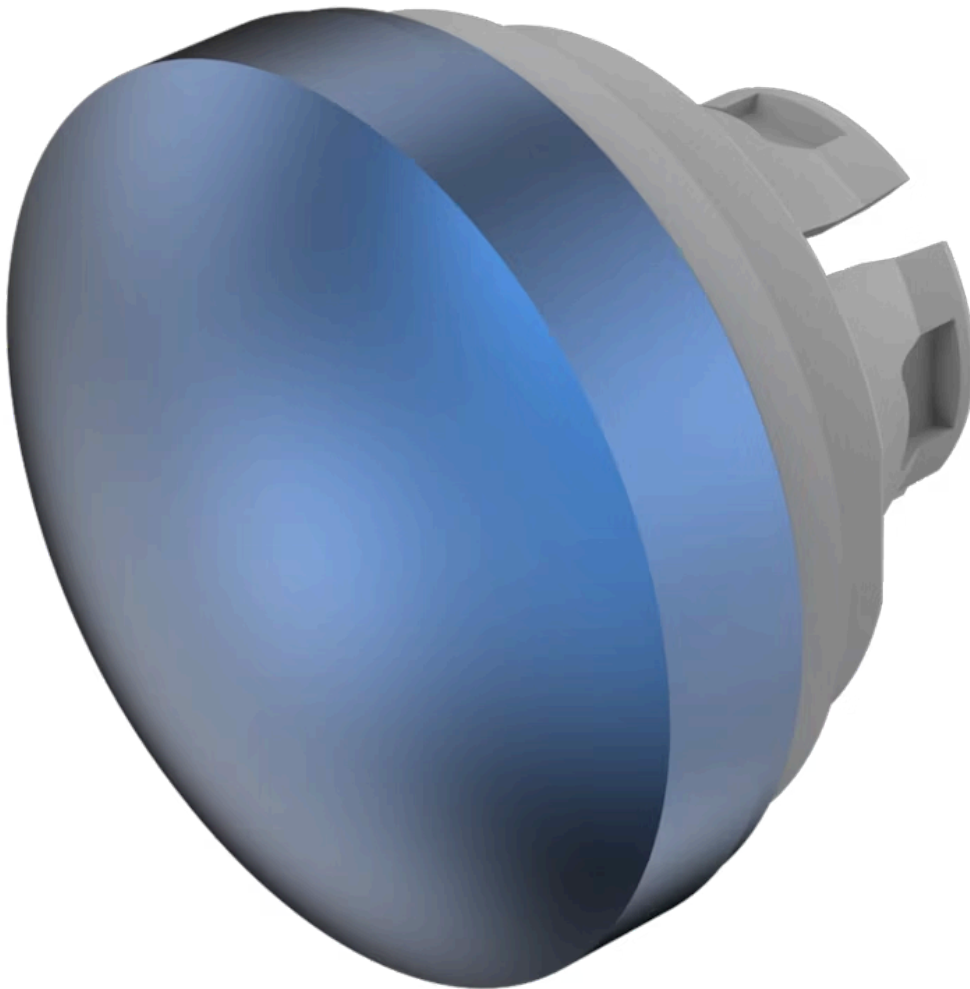

Lens

84-
7202.600A

Distribution by
Newark

<https://newark.eao.com/component/84-7202.600A...>

Your product:

84-7202.600A Lens

Loading ...

FRONT

Front form: Round

OPERATING-/INDICATION PART

Lens colour: Blue

Lens material: Aluminium

Lens illumination: Non illuminated

Lens shape: Convex

Lens optics: opaque

Lens type: Raised above front bezel

Symbol: No Symbol

MECHANICAL CHARACTERISTICS

Weight: 0.004 kg

CERTIFICATE

REACH: REACH compliant

RoHS: RoHS compliant

OTHER

Short Description: Lens, Ø 19.7 mm, Non illuminated, No Symbol, Blue, Convex, Aluminium

Dimension: Ø 19.7 mm

Hints: The colour of anodised aluminium parts can vary due to technical production reasons