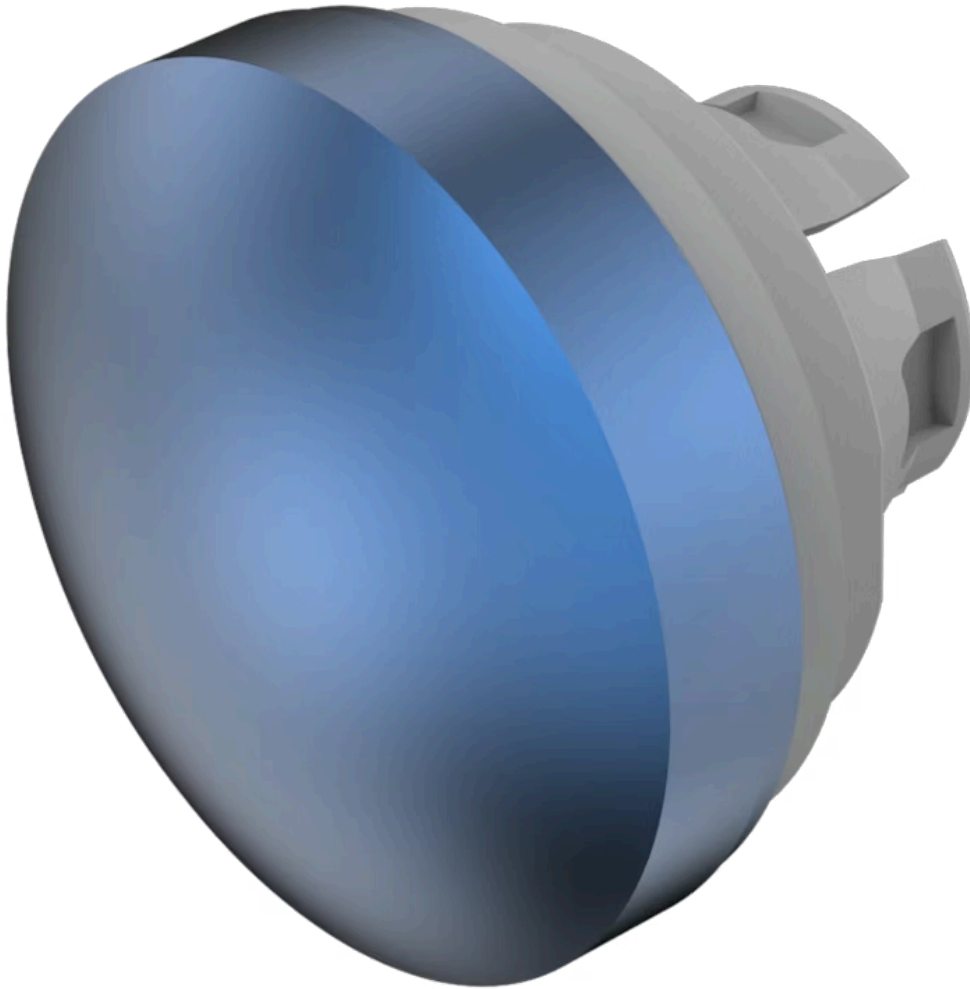

# Lens

84-  
7202.600A

Distribution by  
Newark

<https://newark.eao.com/component/84-7202.600A...>

Your product:

---

## 84-7202.600A Lens

*Loading ...*

### OPERATING-/INDICATION PART

**Lens colour:** Blue

**Lens material:** Aluminium

**Lens illumination:** Non illuminated

**Lens shape:** Convex

**Lens optics:** opaque

**Lens type:** Raised above front bezel

### OTHER

**Short Description:** Lens, Ø 19.7 mm, Non illuminated, No Symbol, Blue, Convex, Aluminium

**Dimension:** Ø 19.7 mm

**Hints:** The colour of anodised aluminium parts can vary due to technical production reasons