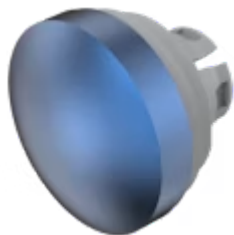

Lens

84-
7202.600A

Distribution by
Newark

<https://newark.eao.com/component/84-7202.600A...>

Your product:

84-7202.600A Lens

Loading ...

FRONT

Front form: Round

OPERATING-/INDICATION PART

Lens colour: Blue

Lens material: Aluminium

Lens illumination: Non illuminated

Lens shape: Convex

Lens optics: opaque

Lens type: Raised above front bezel

Symbol: No Symbol

MECHANICAL CHARACTERISTICS

Weight: 0.004 kg

CERTIFICATE

REACH: REACH compliant

RoHS: RoHS compliant

OTHER

Short Description: Lens, Ø 19.7 mm, Non illuminated, No Symbol, Blue, Convex, Aluminium

Dimension: Ø 19.7 mm

Hints: The colour of anodised aluminium parts can vary due to technical production reasons