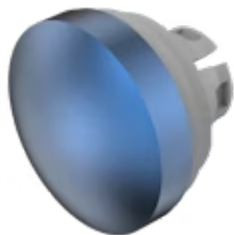

# Lens

84-  
7202.600A

Distribution by  
Newark

<https://newark.eao.com/component/84-7202.600A...>

Your product:

---

## 84-7202.600A Lens

*Loading ...*

### OPERATING-/INDICATION PART

**Lens colour:** Blue

**Lens material:** Aluminium

**Lens illumination:** Non illuminated

**Lens shape:** Convex

**Lens optics:** opaque

**Lens type:** Raised above front bezel

### OTHER

**Short Description:** Lens, Ø 19.7 mm, Non illuminated, No Symbol, Blue, Convex, Aluminium

**Dimension:** Ø 19.7 mm

**Hints:** The colour of anodised aluminium parts can vary due to technical production reasons