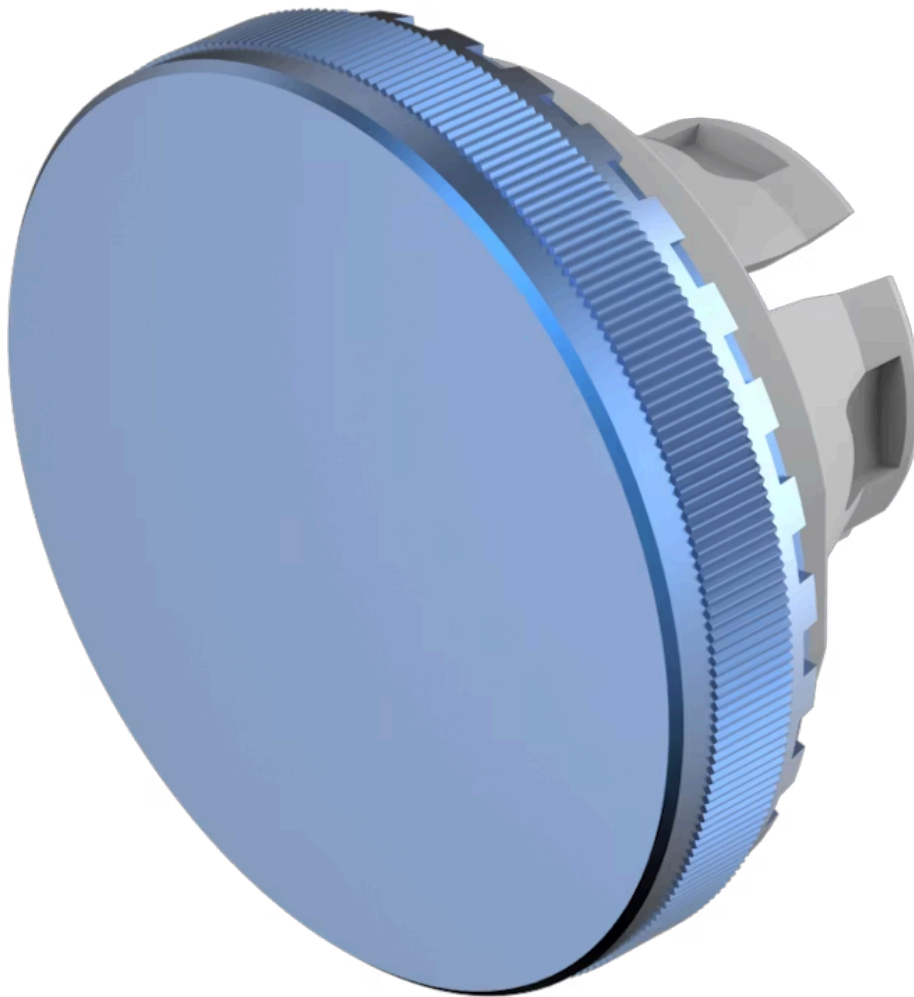

Lens

84-
7201.600

Distribution by
Newark

<https://newark.eao.com/component/84-7201.600/...>

Your product:

84-7201.600 Lens

Loading ...

FRONT

Front form: Round

OPERATING-/INDICATION PART

Lens colour: Blue

Lens material: Aluminium

Lens illumination: Non illuminated

Lens shape: Flush

Lens optics: opaque

Lens type: Level with front bezel

Symbol: No Symbol

MECHANICAL CHARACTERISTICS

Weight: 0.002 kg

CERTIFICATE

REACH: REACH compliant

RoHS: RoHS compliant

OTHER

Short Description:

Lens, Ø 19.7 mm, Non illuminated, No Symbol, Blue, Flush, Aluminium

Dimension:

Ø 19.7 mm

Hints:

The colour of anodised aluminium parts can vary due to technical production reasons