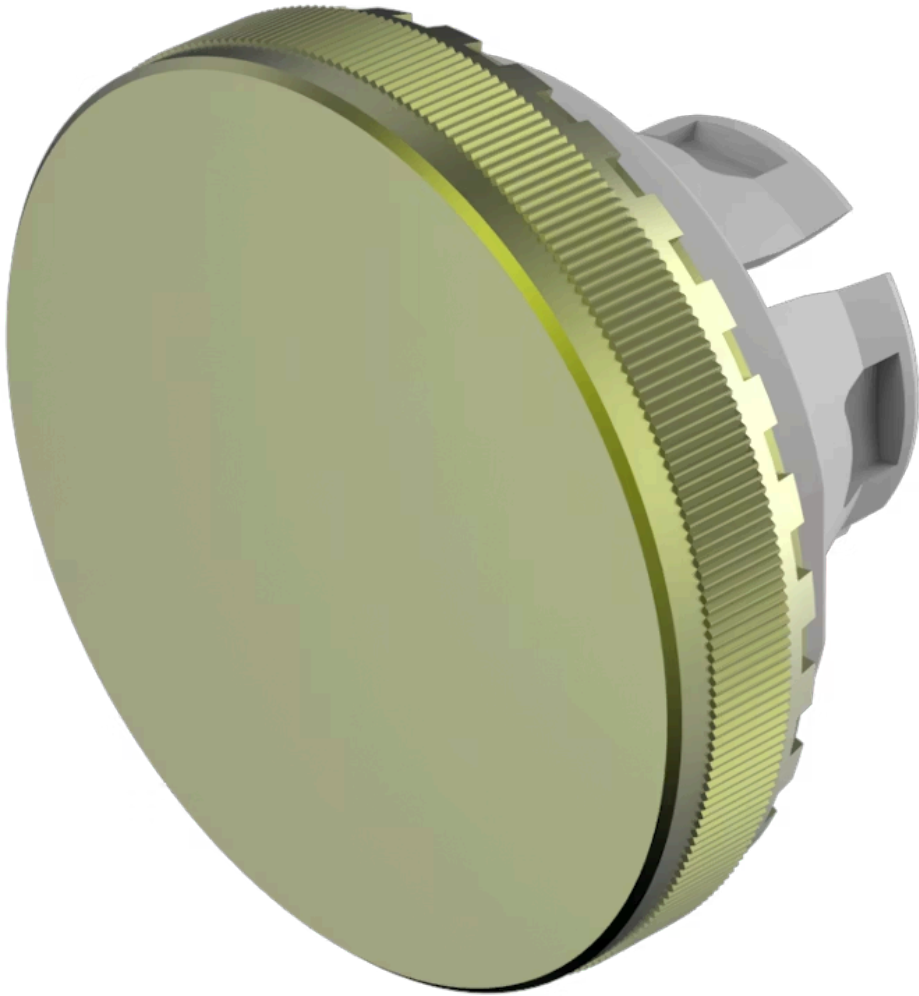

# Lens

84-  
7201.500

Distribution by  
Newark

Your product:

---

## 84-7201.500 Lens

*Loading ...*

### OPERATING-/INDICATION PART

**Lens colour:** Olive green

**Lens material:** Aluminium

**Lens illumination:** Non illuminated

**Lens shape:** Flush

**Lens optics:** opaque

**Lens type:** Level with front bezel

### OTHER

**Short Description:** Lens, Ø 19.7 mm, Non illuminated, No Symbol, Olive green, Flush, Aluminium

**Dimension:** Ø 19.7 mm

**Hints:** The colour of anodised aluminium parts can vary due to technical production reasons