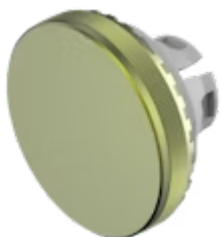

# Lens

84-  
7201.500

Distribution by  
Newark

Your product:

---

## 84-7201.500 Lens

*Loading ...*

### OPERATING-/INDICATION PART

**Lens colour:** Olive green

**Lens material:** Aluminium

**Lens illumination:** Non illuminated

**Lens shape:** Flush

**Lens optics:** opaque

**Lens type:** Level with front bezel

### OTHER

**Short Description:** Lens, Ø 19.7 mm, Non illuminated, No Symbol, Olive green, Flush, Aluminium

**Dimension:** Ø 19.7 mm

**Hints:** The colour of anodised aluminium parts can vary due to technical production reasons