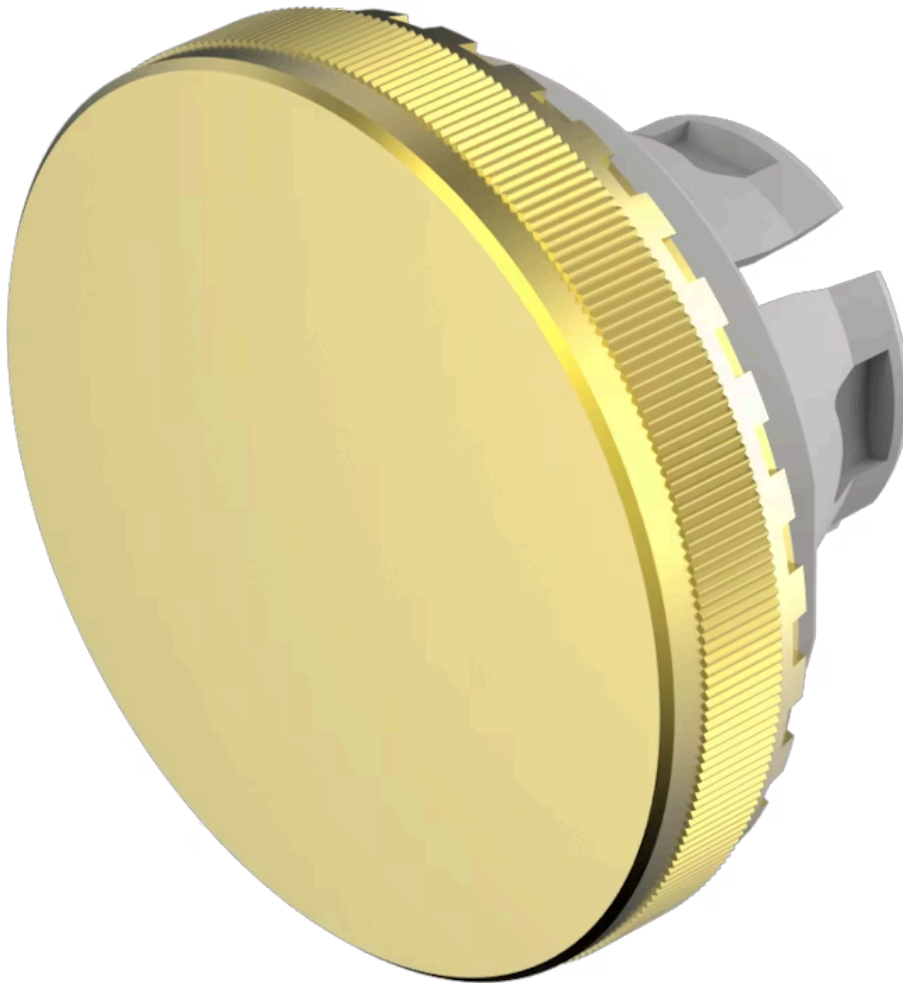

# Lens

84-  
7201.400

Distribution by  
Newark

Your product:

---

84-7201.400

Lens

*Loading ...*

#### **FRONT**

**Front form:** Round

#### **OPERATING-/INDICATION PART**

**Lens colour:** Gold

**Lens material:** Aluminium

**Lens illumination:** Non illuminated

**Lens shape:** Flush

**Lens optics:** opaque

**Lens type:** Level with front bezel

#### **OTHER**

**Short Description:** Lens, Ø 19.7 mm, Non illuminated, No Symbol, Gold, Flush, Aluminium

**Dimension:** Ø 19.7 mm

**Hints:** The colour of anodised aluminium parts can vary due to technical production reasons