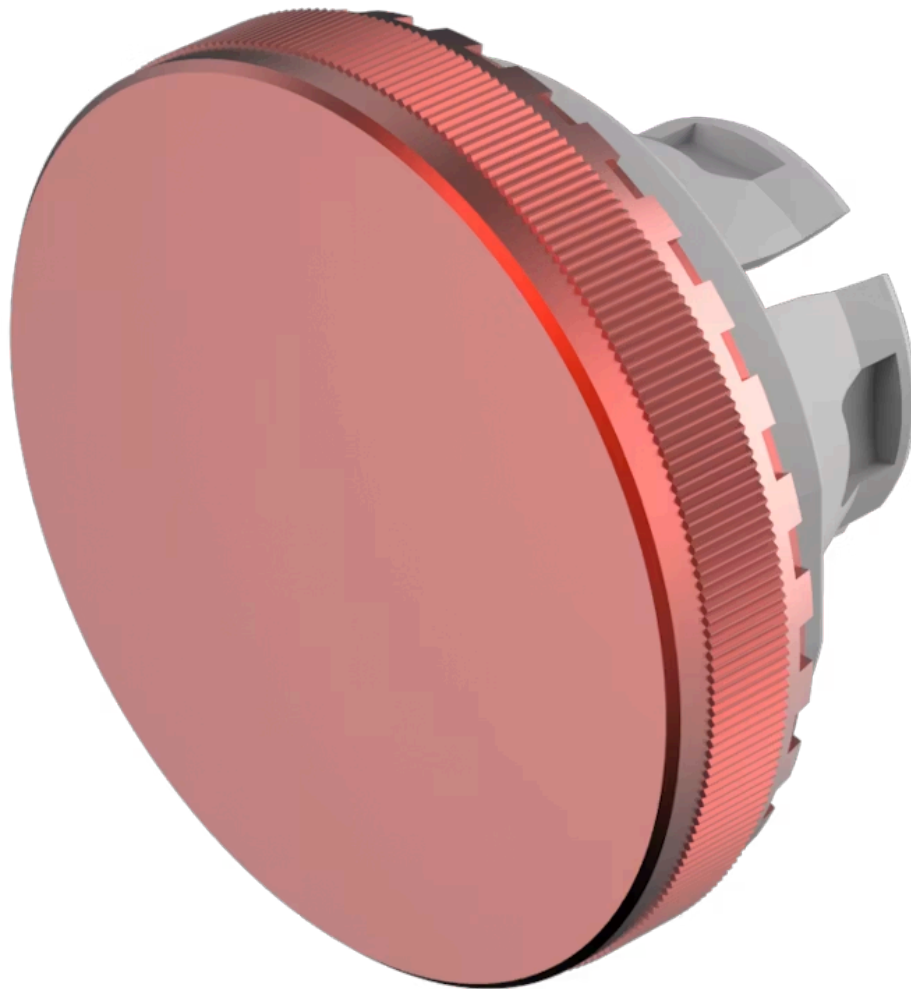

Lens

84-
7201.200

Distribution by
Newark

<https://newark.eao.com/component/84-7201.200/...>

Your product:

84-7201.200 Lens

Loading ...

FRONT

Front form: Round

OPERATING-/INDICATION PART

Lens colour: Red

Lens material: Aluminium

Lens illumination: Non illuminated

Lens shape: Flush

Lens optics: opaque

Lens type: Level with front bezel

Symbol: No Symbol

MECHANICAL CHARACTERISTICS

Weight: 0.002 kg

CERTIFICATE

REACH: REACH compliant

RoHS: RoHS compliant

OTHER

Short Description:

Lens, Ø 19.7 mm, Non illuminated, No Symbol, Red, Flush, Aluminium

Dimension:

Ø 19.7 mm

Hints:

The colour of anodised aluminium parts can vary due to technical production reasons