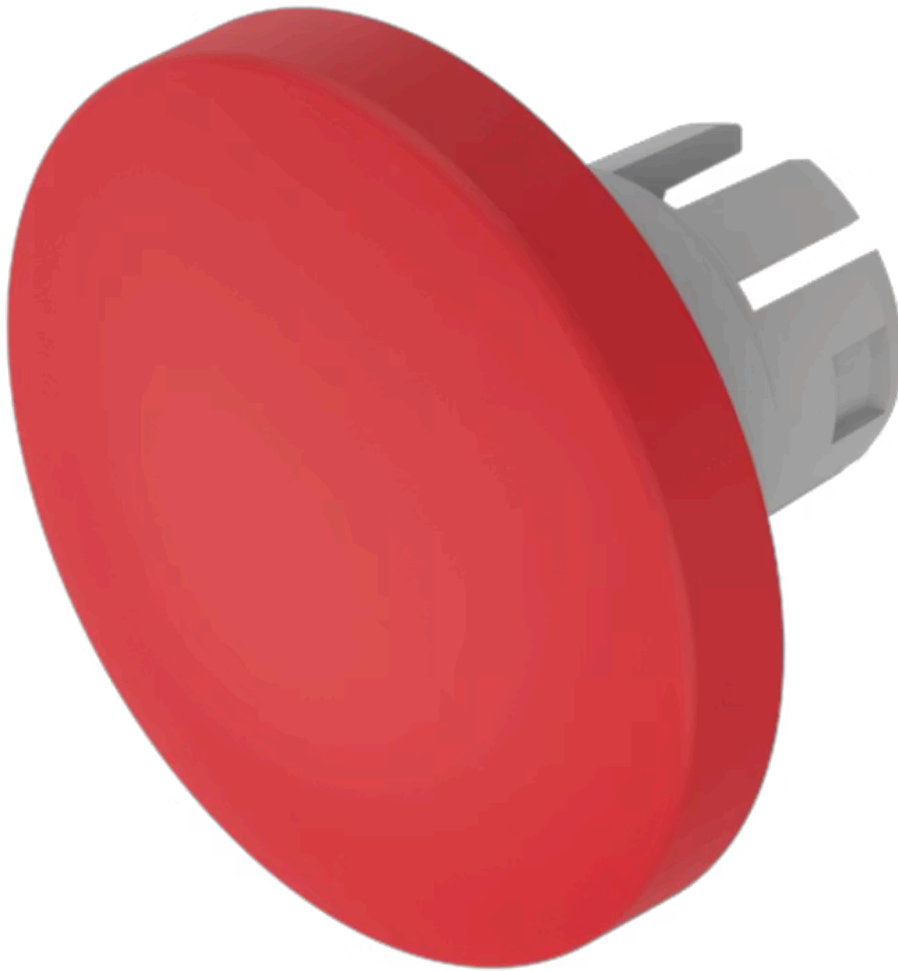

Lens

84-
7124.200A

Distribution by
Newark

<https://newark.eao.com/component/84-7124.200A...>

Your product:

84-7124.200A Lens

Loading ...

FRONT

Front form: Round

OPERATING-/INDICATION PART

Lens colour: Red

Lens material: Plastic

Lens illumination: Non illuminated

Lens shape: Mushroom-head

Lens optics: opaque

Symbol: No Symbol

MECHANICAL CHARACTERISTICS

Weight: 0.004 kg

CERTIFICATE

REACH: REACH compliant

RoHS: RoHS compliant

OTHER

Short Description: Lens, Ø 25 mm, Non illuminated, No Symbol, Red, Mushroom-head, Plastic

Dimension: Ø 25 mm

Description component: Material lens: Plastic as per UL94 V2