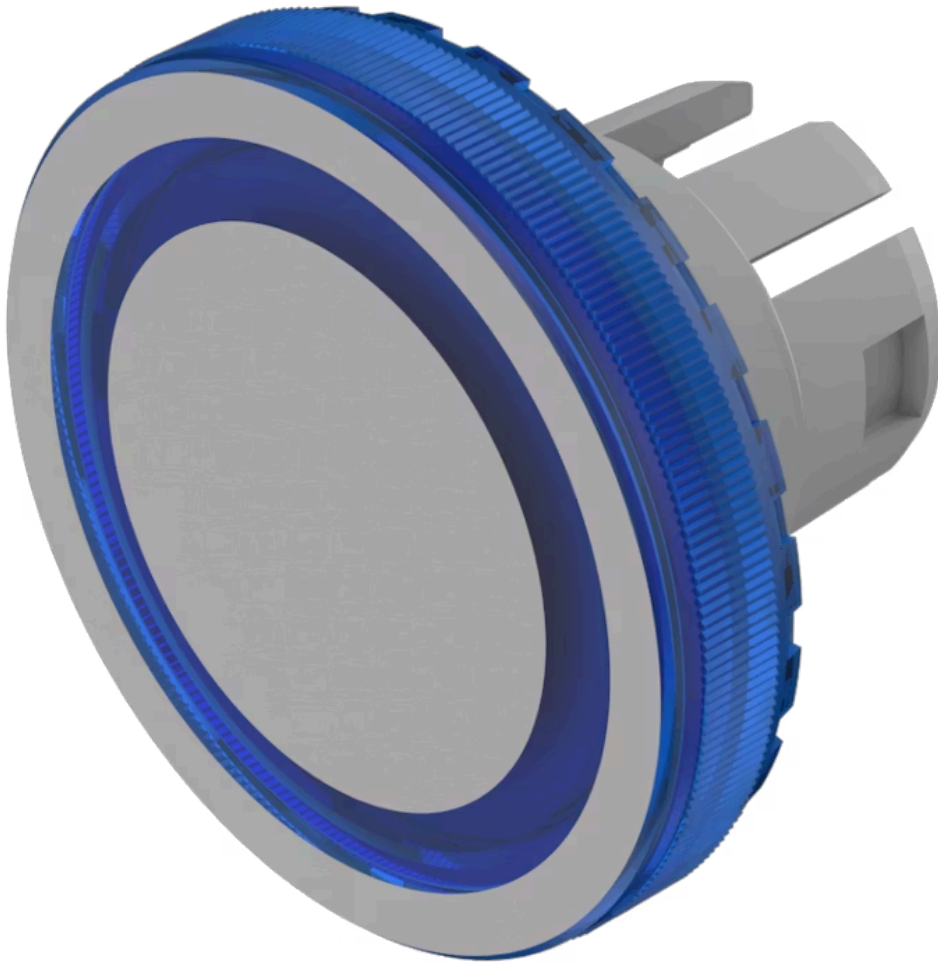

Lens

84-
7111.601

Distribution by
Newark

<https://newark.eao.com/component/84-7111.601/...>

Your product:

84-7111.601 Lens

Loading ...

FRONT

Front form: Round

OPERATING-/INDICATION PART

Lens colour: Blue

Lens material: Plastic

Lens illumination: Illuminated

Lens shape: Flush

Lens optics: transparent

Lens type: Level with front bezel

Symbol: Ring

Shape of illumination: Ring

MECHANICAL CHARACTERISTICS

Weight: 0.001 kg

CERTIFICATE

REACH: REACH compliant

RoHS: RoHS compliant

OTHER

Short Description: Lens, Ø 19.7 mm, Illuminated, Ring, Blue, Flush, Plastic

Dimension: Ø 19.7 mm

Hints:

The silvery coat is being applied on the lens (screen print) with an additional protective lacquer. Further information see Technical data