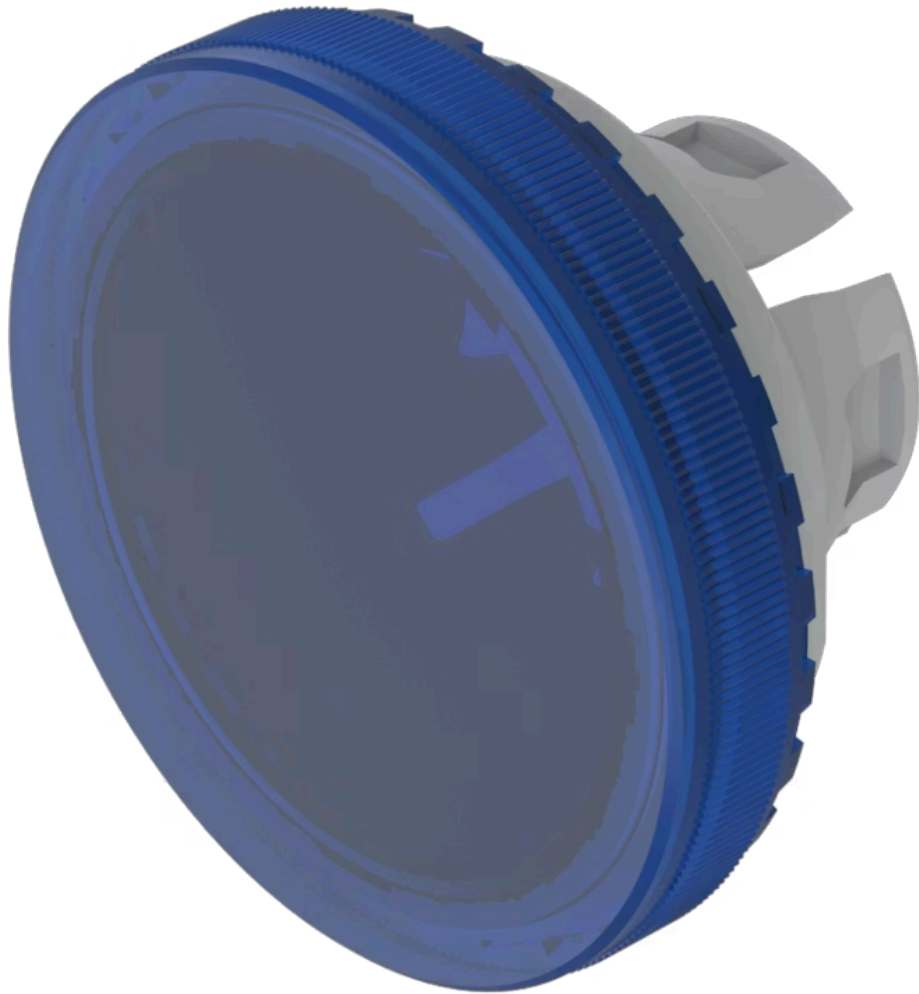

Lens

84-
7111.600

Distribution by
Newark

<https://newark.eao.com/component/84-7111.600/...>