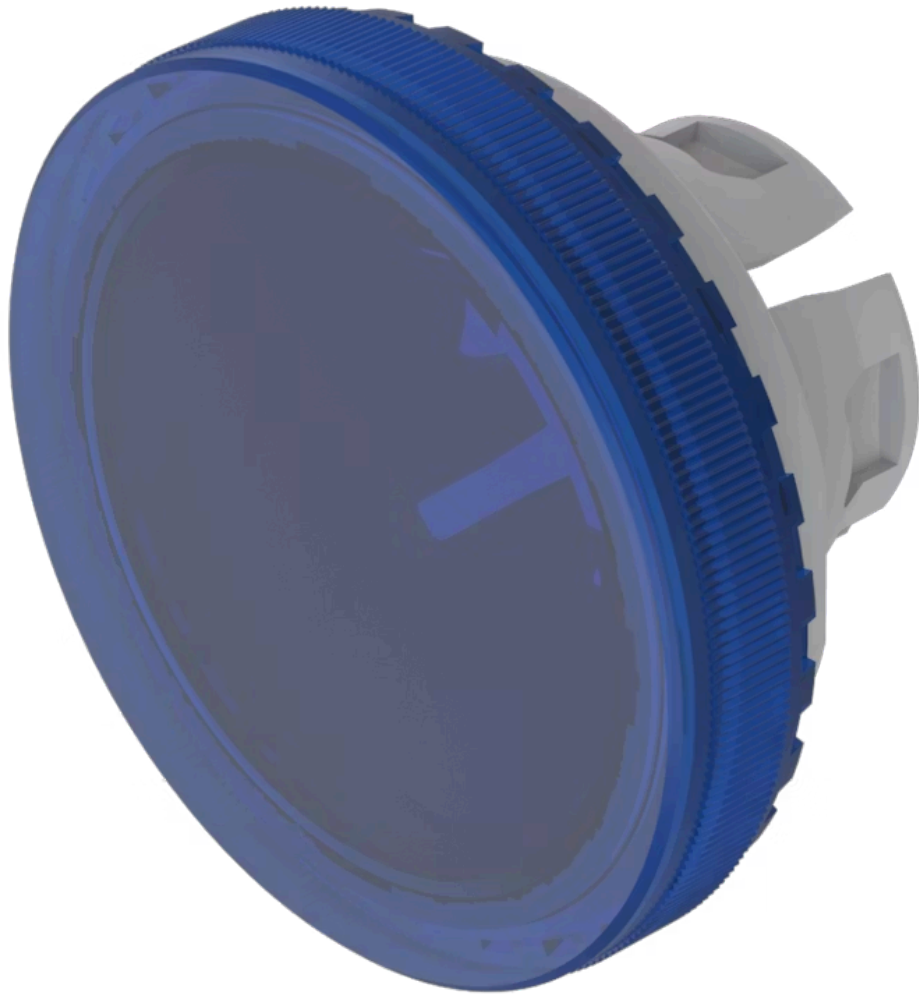

# Lens

84-  
7111.600

Distribution by  
Newark

<https://newark.eao.com/component/84-7111.600/...>

Your product:

---

84-7111.600

Lens

#### OPERATING-/INDICATION PART

**Lens colour:** Blue

**Lens material:** Plastic

**Lens illumination:** Illuminated

**Lens shape:** Flush

**Lens optics:** transparent

**Lens type:** Level with front bezel

**Symbol:** No Symbol

**Shape of illumination:** Front

#### OTHER

**Short Description:** Lens, Ø 19.7 mm, Illuminated, No Symbol, Blue, Flush, Plastic

**Dimension:** Ø 19.7 mm

**Description component:**

Material lens: Plastic as per UL94 V2