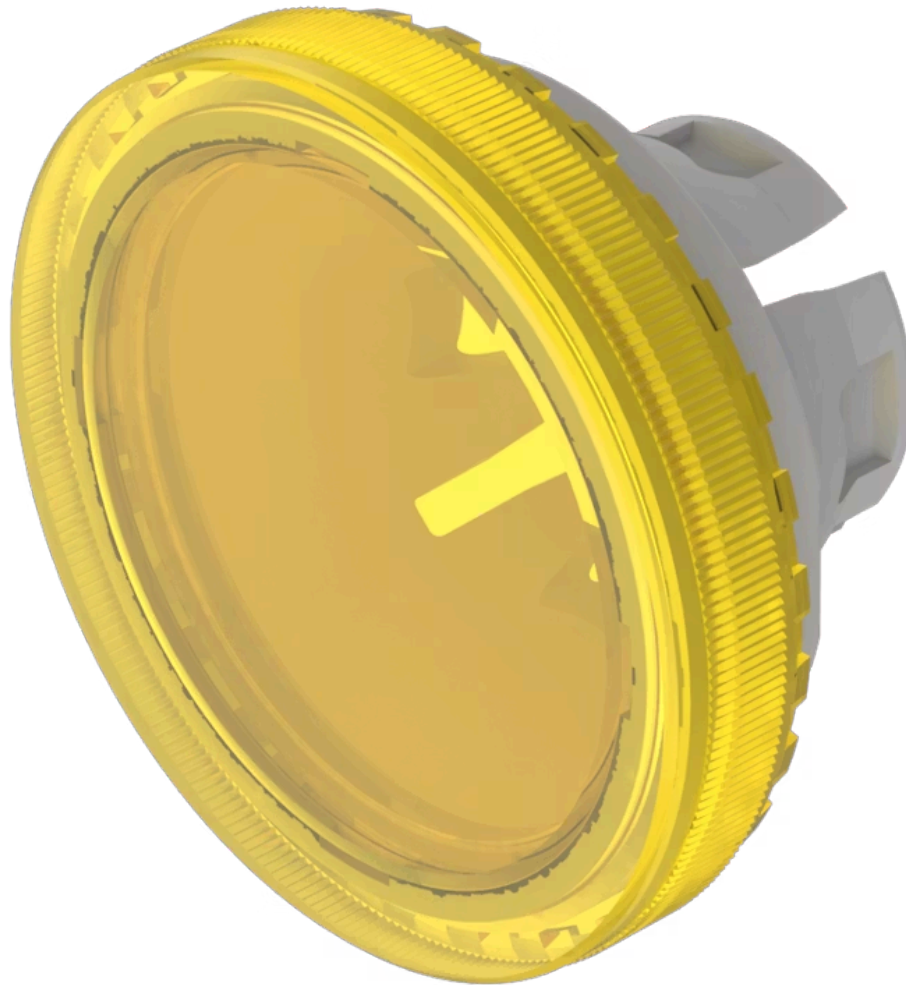

Lens

84-
7111.400

Distribution by
Newark

<https://newark.eao.com/component/84-7111.400/...>

Your product:

84-7111.400 Lens

Loading ...

FRONT

Front form: Round

OPERATING-/INDICATION PART

Lens colour: Yellow

Lens material: Plastic

Lens illumination: Illuminated

Lens shape: Flush

Lens optics: transparent

Lens type: Level with front bezel

Symbol: No Symbol

Shape of illumination: Front

MECHANICAL CHARACTERISTICS

Weight: 0.001 kg

CERTIFICATE

REACH: REACH compliant

RoHS: RoHS compliant

OTHER

Short Description: Lens, Ø 19.7 mm, Illuminated, No Symbol, Yellow, Flush, Plastic

Dimension: Ø 19.7 mm

Description component:

Material lens: Plastic as per UL94 V2