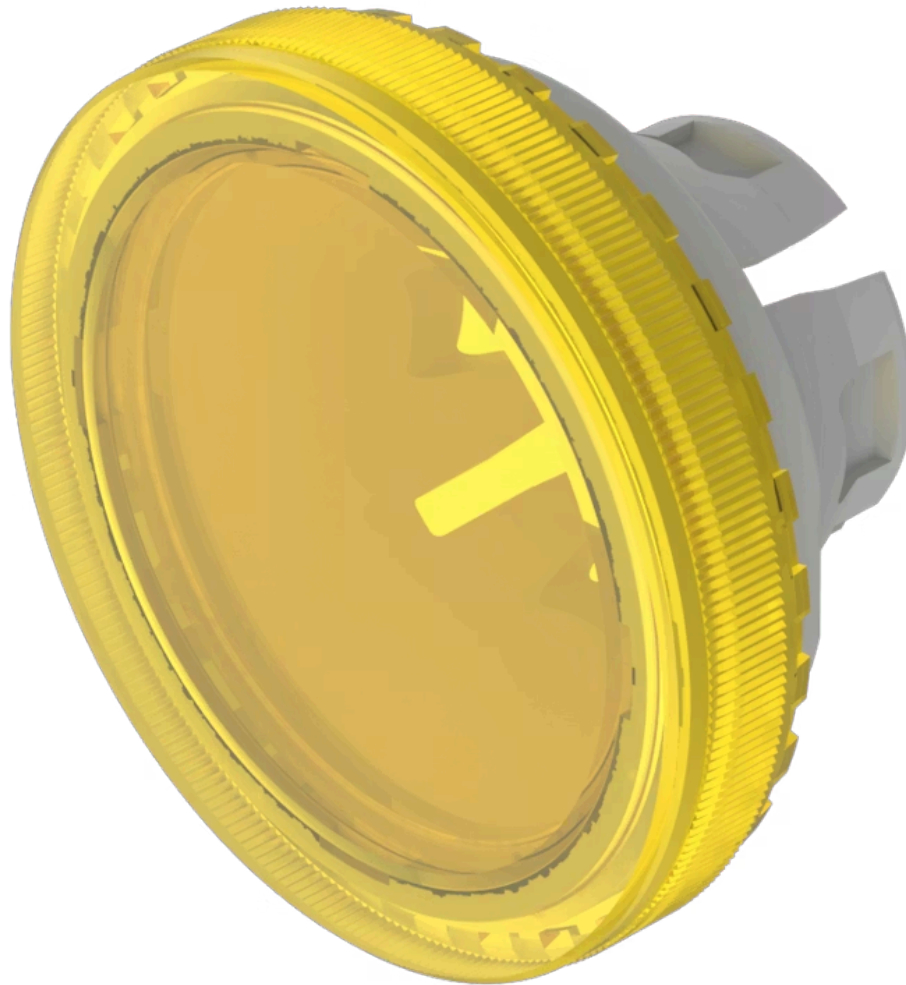

Lens

84-
7111.400

Distribution by
Newark

<https://newark.eao.com/component/84-7111.400/...>

Your product:

84-7111.400 Lens

Loading ...

FRONT

Front form: Round

OPERATING-/INDICATION PART

Lens colour: Yellow

Lens material: Plastic

Lens illumination: Illuminated

Lens shape: Flush

Lens optics: transparent

Lens type: Level with front bezel

Symbol: No Symbol

Shape of illumination: Front

MECHANICAL CHARACTERISTICS

Weight: 0.001 kg

CERTIFICATE

REACH: REACH compliant

RoHS: RoHS compliant

OTHER

Short Description: Lens, Ø 19.7 mm, Illuminated, No Symbol, Yellow, Flush, Plastic

Dimension: Ø 19.7 mm

Description component:

Material lens: Plastic as per UL94 V2