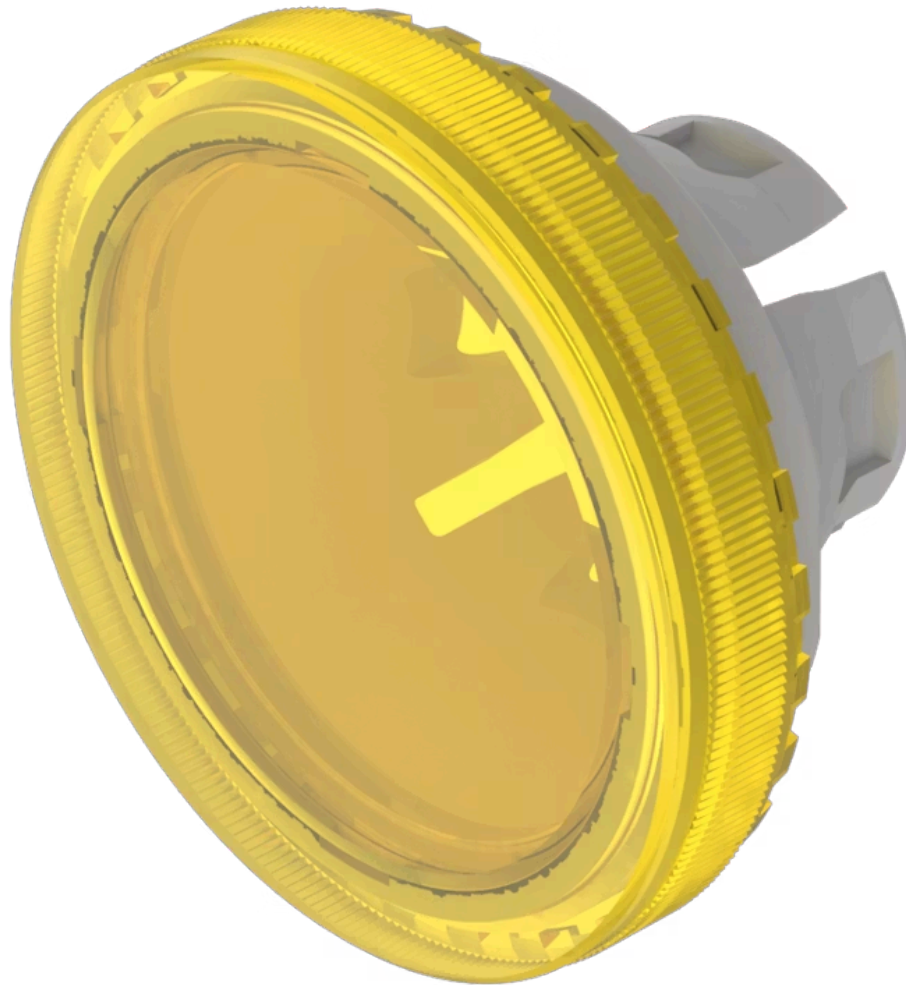

Lens

84-
7111.400

Distribution by
Newark

Your product:

84-7111.400 Lens

Loading ...

FRONT

Front form: Round

OPERATING-/INDICATION PART

Lens colour: Yellow

Lens material: Plastic

Lens illumination: Illuminated

Lens shape: Flush

Lens optics: transparent

Lens type: Level with front bezel

Symbol: No Symbol

Shape of illumination: Front

MECHANICAL CHARACTERISTICS

Weight: 0.001 kg

CERTIFICATE

REACH: REACH compliant

RoHS: RoHS compliant

OTHER

Short Description: Lens, Ø 19.7 mm, Illuminated, No Symbol, Yellow, Flush, Plastic

Dimension: Ø 19.7 mm

Description component:

Material lens: Plastic as per UL94 V2