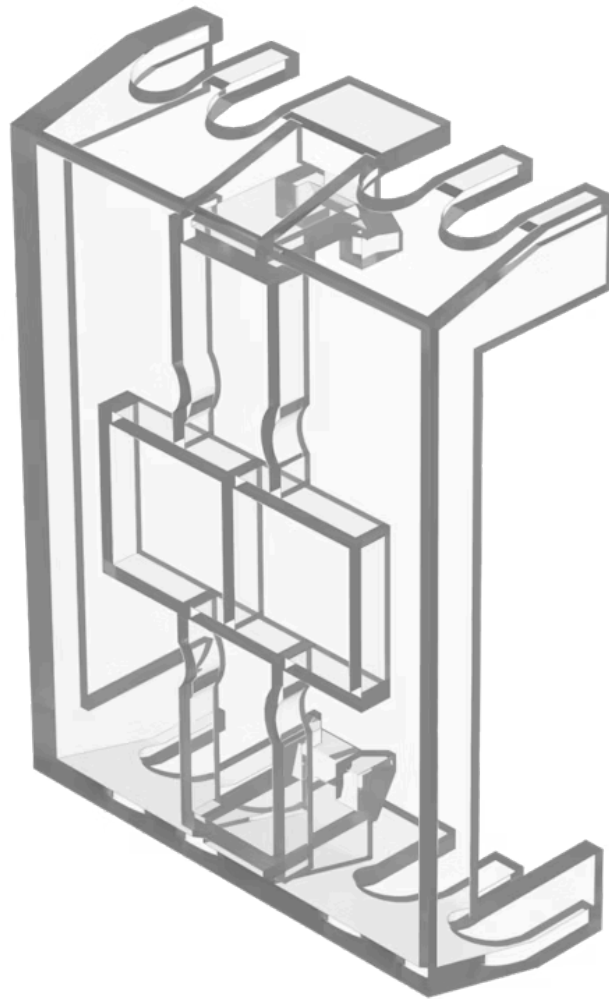

Terminal cover

704.964.5

Distribution by Newark

<https://newark.eao.com/component/704.964.5/en...>

Your product:

704.964.5 Terminal cover

Loading ...

MECHANICAL CHARACTERISTICS

Terminal: Screw terminal

Weight: 0.003 kg

OTHER

Short Description: Terminal cover, Plastic, Screw terminal

Titel Accessory: Terminal cover

Material: Plastic

Product attributes: For covering of screw terminal

Dimension drawings: