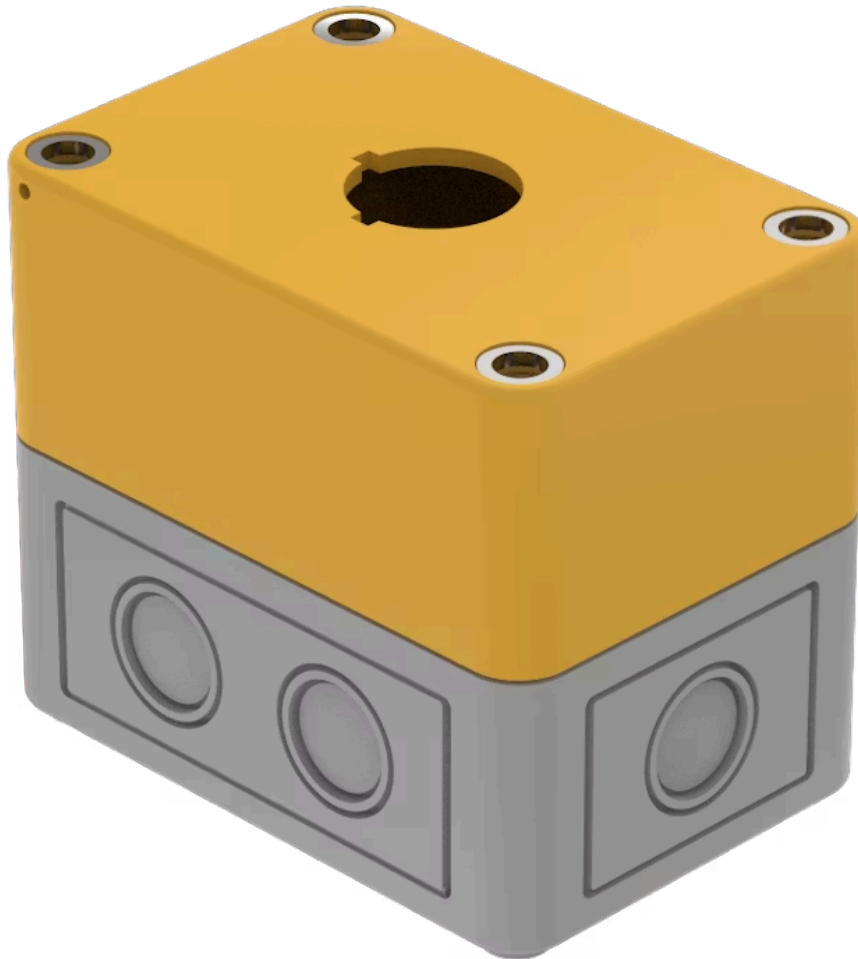

# Enclosure

704.945.8

Distribution by  
Newark

<https://newark.eao.com/component/704.945.8/en...>

Your product:

---

## 704.945.8 Enclosure

*Loading ...*

### FRONT

**Colour:** Grey

### OTHER

**Short Description:** Enclosure, 94 mm x 65 mm x 81 mm, Plastic, Grey

**Titel Accessory:** Enclosure

**Dimension:** 94 mm x 65 mm x 81 mm

**Material:** Plastic

**Product attributes:** Bottom grey similar RAL 7035; cover lead-sealable, yellow similar RAL 1004