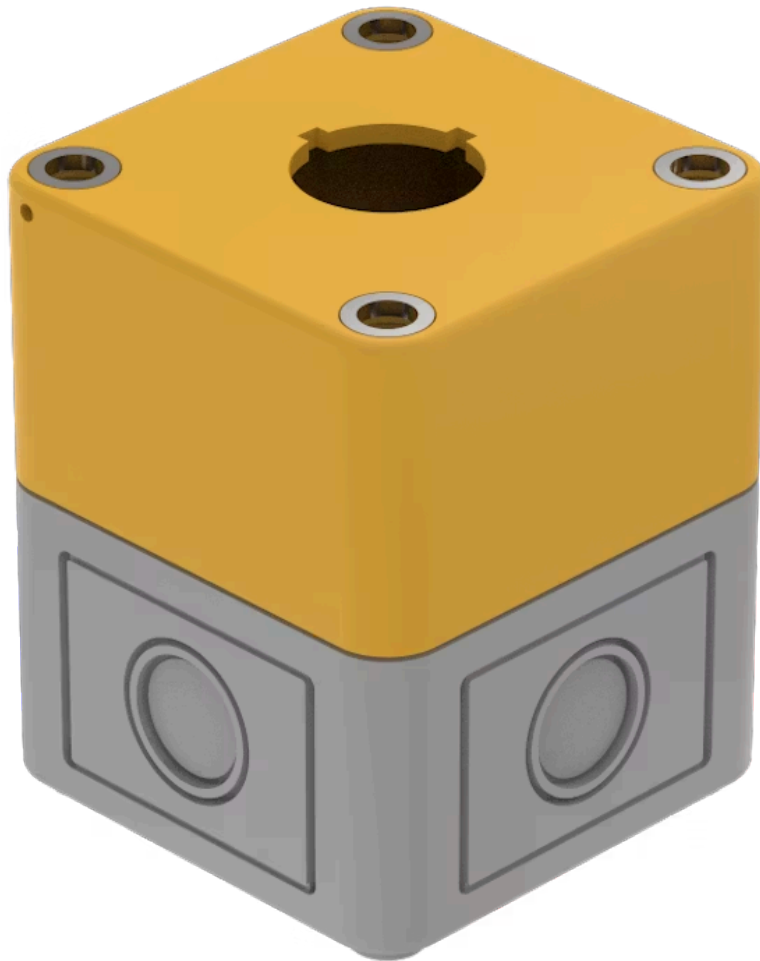

Enclosure

704.945.7

Distribution by
Newark

<https://newark.eao.com/component/704.945.7/en...>

Your product:

704.945.7 Enclosure

Loading ...

FRONT

Colour: Grey

ELECTRICAL CHARACTERISTICS

Forward voltage:

MECHANICAL CHARACTERISTICS

Weight: 0.127 kg

AMBIENT CONDITION

IP Protection: IP66

OTHER

Short Description: Enclosure, 65 mm x 65 mm x 81 mm, Plastic, Grey

Titel Accessory: Enclosure

Dimension: 65 mm x 65 mm x 81 mm

Material: Plastic

Product attributes: Bottom grey similar RAL 7035; cover lead-sealable, yellow similar RAL 1004

Colour RAL: 7035 RAL

Dimension drawings: