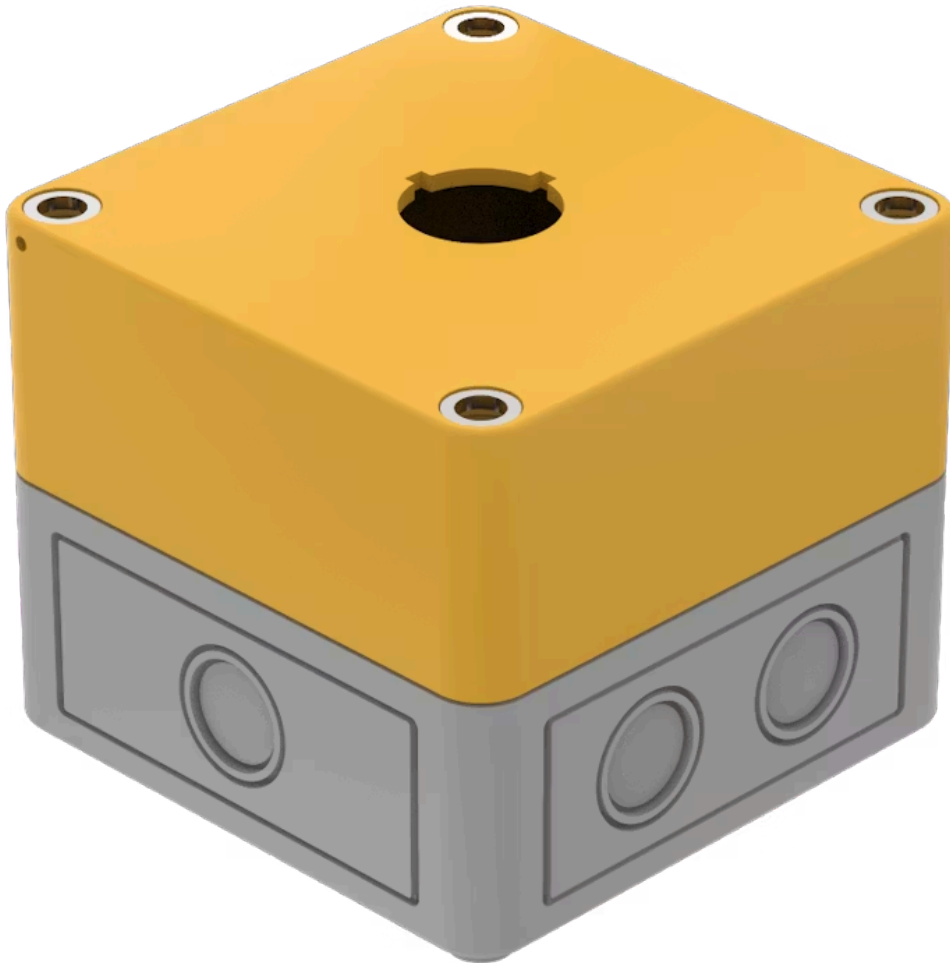

Enclosure

704.945.0

Distribution by
Newark

<https://newark.eao.com/component/704.945.0/en...>

Your product:

704.945.0 Enclosure

Loading ...

FRONT

Colour: Grey

ELECTRICAL CHARACTERISTICS

Forward voltage:

MECHANICAL CHARACTERISTICS

Weight: 0.195 kg

AMBIENT CONDITION

IP Protection: IP66

OTHER

Short Description: Enclosure, 94 mm x 94 mm x 81 mm, Plastic, Grey

Titel Accessory: Enclosure

Dimension: 94 mm x 94 mm x 81 mm

Material: Plastic

Product attributes: Bottom grey similar RAL 7035; cover lead-sealable, yellow similar RAL 1004

Colour RAL: 7035 RAL

Dimension drawings: