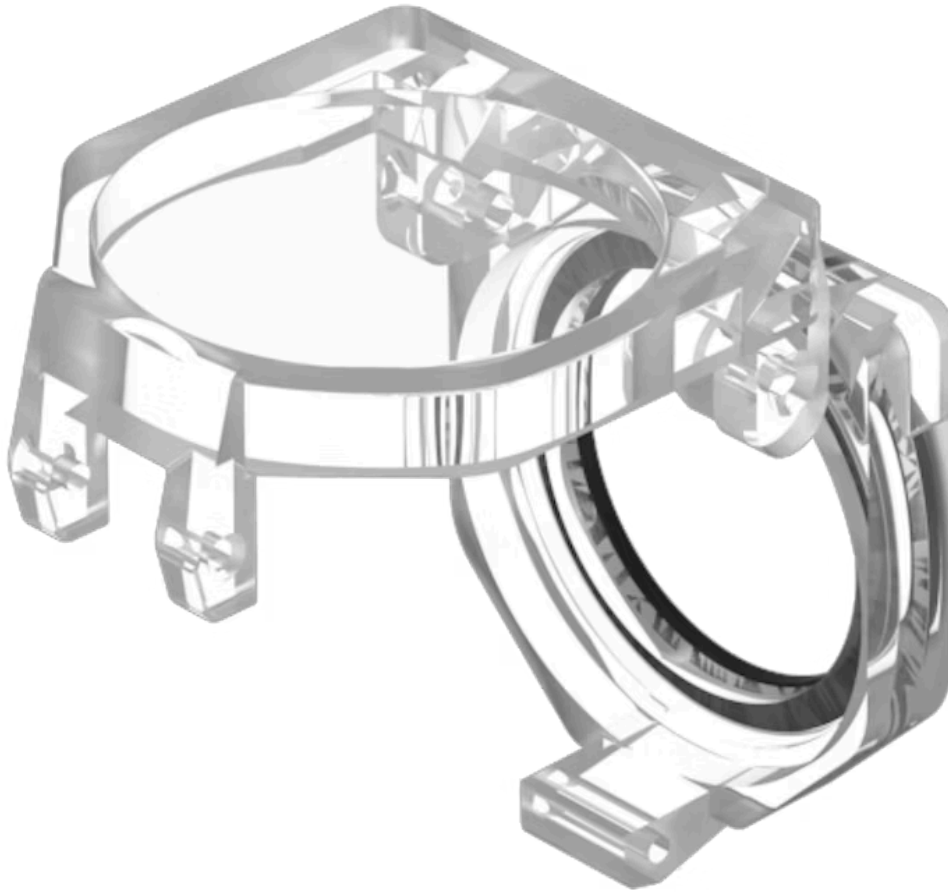

Protection cover

704.925.0

Distribution by
Newark

<https://newark.eao.com/component/704.925.0/en...>

Your product:

704.925.0 Protection cover

Loading . . .

ELECTRICAL CHARACTERISTICS

Forward voltage:

MECHANICAL CHARACTERISTICS

Weight: 0.007 kg

OTHER

Short Description: Protection cover, Plastic, transparent

Titel Accessory: Protection cover

Material: Plastic

Product attributes: For push button

Hints: Hinged, with means for sealing

Optics: transparent

Dimension drawings: