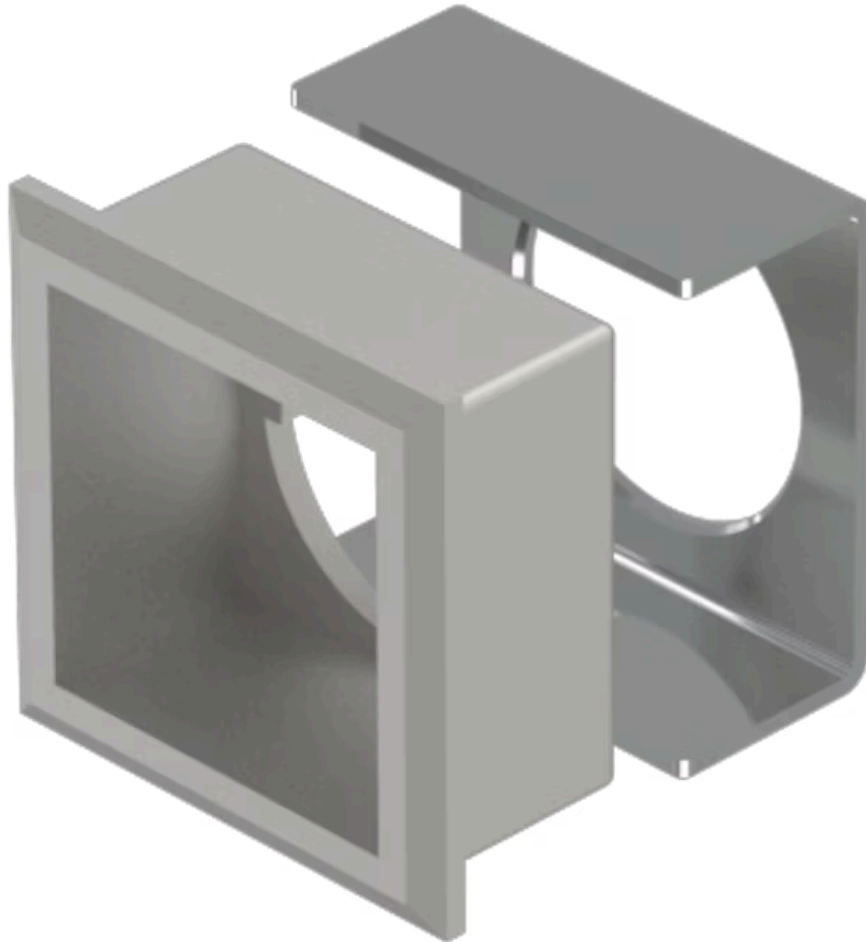

# Front bezel set

61-9930.4

Distribution by  
Newark

<https://newark.eao.com/component/61-9930.4/en...>

Your product:

---

## 61-9930.4 Front bezel set

*Loading . .*

### FRONT

<b>Front dimension:</b>	24 mm x 24 mm
<b>Front form:</b>	Square
<b>Front bezel colour:</b>	Silver
<b>Front bezel material:</b>	Plastic, according to UL 94 V0

### OTHER

<b>Short Description:</b>	Front bezel set, 24 mm x 24 mm, 18 mm x 18 mm, Silver, Plastic, according to UL 94 V0
<b>Dimension:</b>	24 mm x 24 mm
<b>Internal size:</b>	18 mm x 18 mm
<b>Product attributes:</b>	For indicator illuminated pushbutton and keylock switch
<b>Mounting cut-outs:</b>	