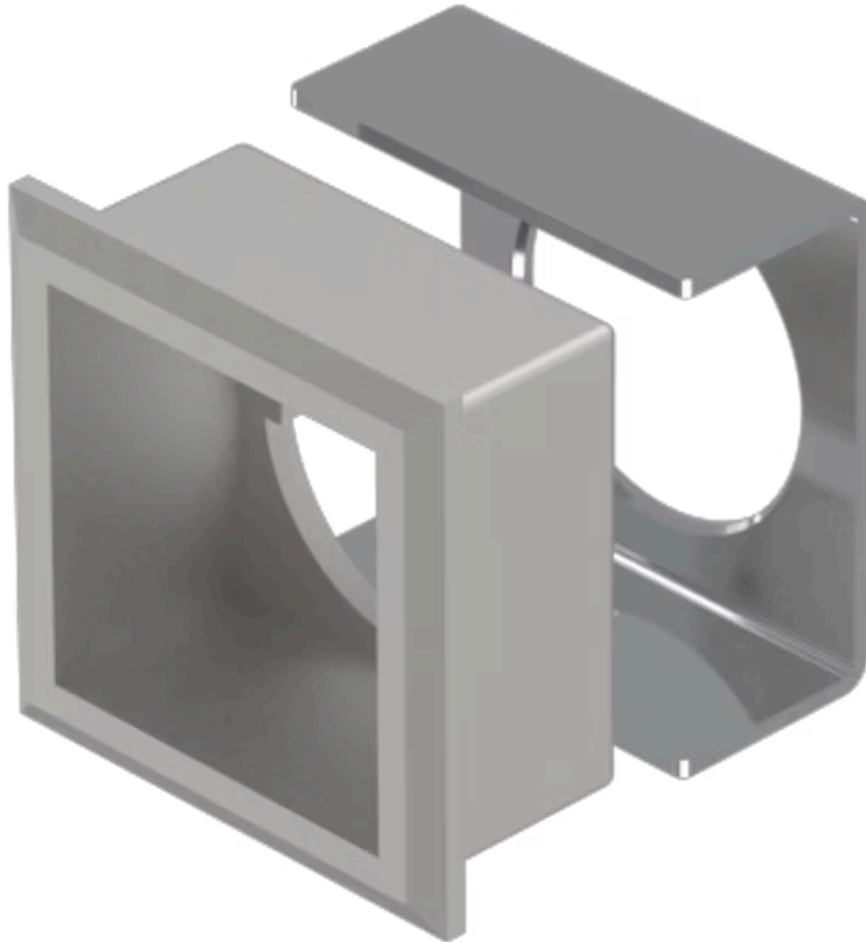

Front bezel set

61-9930.4

Distribution by
Newark

<https://newark.eao.com/component/61-9930.4/en...>

Your product:

61-9930.4 Front bezel set

Loading . . .

FRONT

Front dimension:	24 mm x 24 mm
Front form:	Square
Front bezel colour:	Silver
Front bezel material:	Plastic, according to UL 94 V0

MOUNTING

Mounting cut-out:	21 mm x 21 mm
Mounting type:	Panel mounting

MECHANICAL CHARACTERISTICS

Weight:	0.002 kg
----------------	----------

CERTIFICATE

REACH:	REACH compliant
RoHS:	RoHS compliant

OTHER

Short Description:	Front bezel set, 24 mm x 24 mm, 18 mm x 18 mm, Silver, Plastic, according to UL 94 V0
Dimension:	24 mm x 24 mm
Internal size:	18 mm x 18 mm
Product attributes:	For indicator illuminated pushbutton and keylock switch
Mounting cut-outs:	