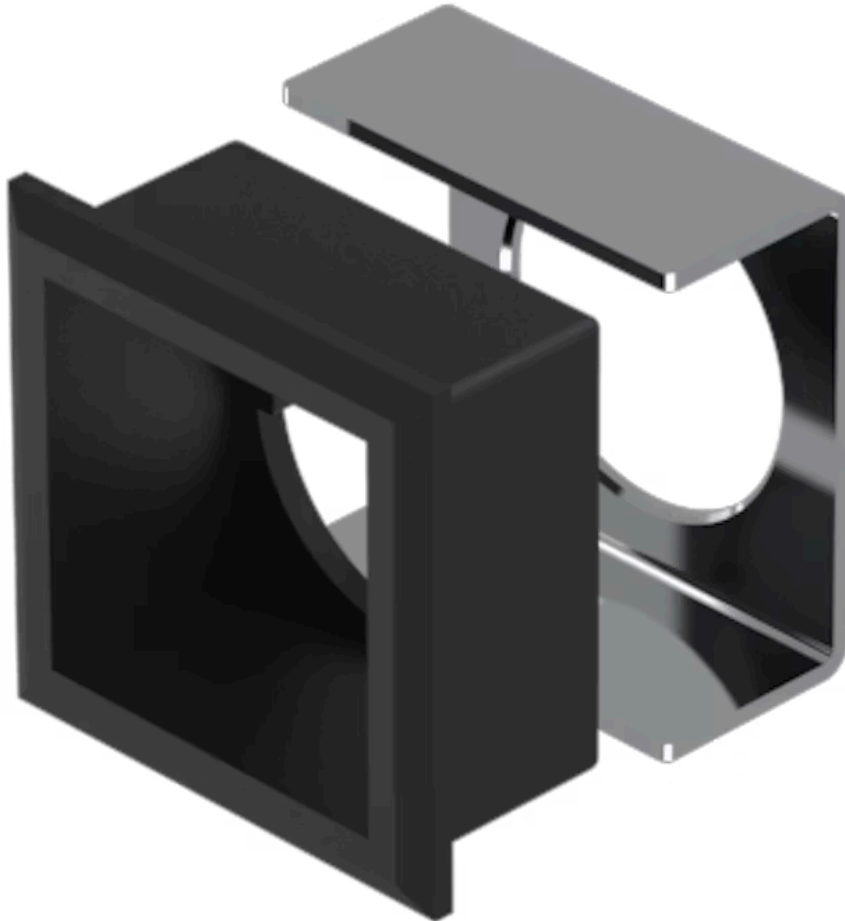

Front bezel set

61-9930.0

Distribution by
Newark

<https://newark.eao.com/component/61-9930.0/en...>

Your product:

61-9930.0 Front bezel set

Loading . . .

FRONT

Front dimension:	24 mm x 24 mm
Front form:	Square
Front bezel colour:	Black
Front bezel material:	Plastic, according to UL 94 V0

MOUNTING

Mounting cut-out:	21 mm x 21 mm
Mounting type:	Panel mounting

MECHANICAL CHARACTERISTICS

Weight:	0.003 kg
----------------	----------

CERTIFICATE

REACH:	REACH compliant
RoHS:	RoHS compliant

OTHER

Short Description:	Front bezel set, 24 mm x 24 mm, 18 mm x 18 mm, Black, Plastic, according to UL 94 V0
Dimension:	24 mm x 24 mm
Internal size:	18 mm x 18 mm
Product attributes:	For indicator illuminated pushbutton and keylock switch
Mounting cut-outs:	