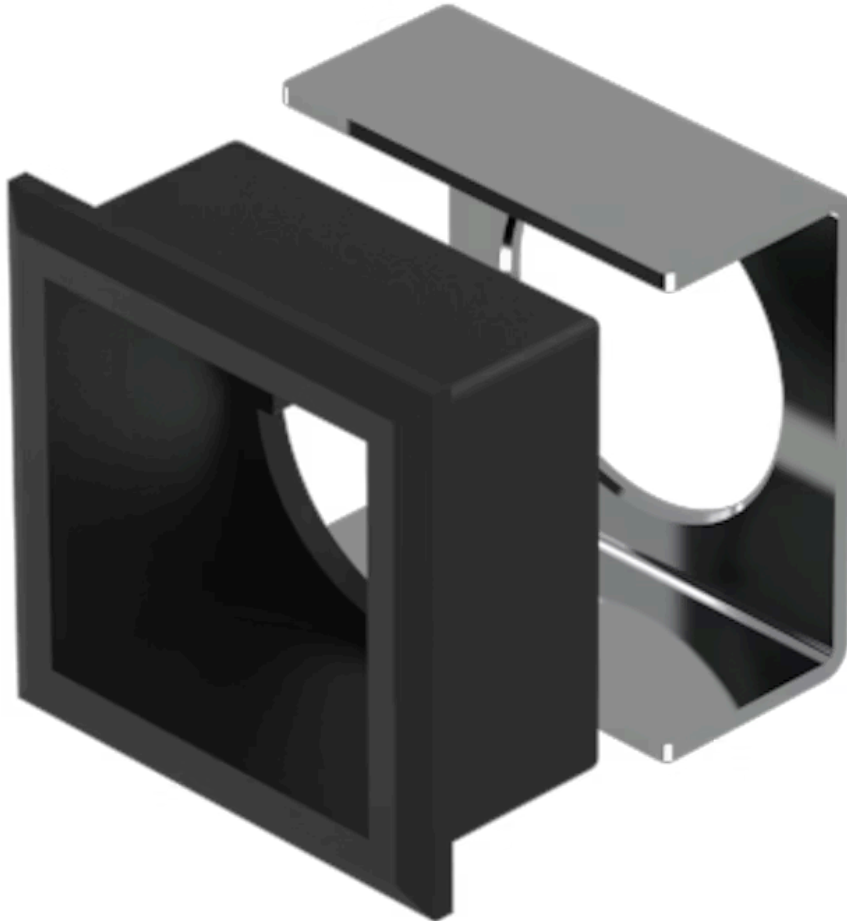

Front bezel set

61-9930.0

Distribution by
Newark

<https://newark.eao.com/component/61-9930.0/en...>

Your product:

61-9930.0 Front bezel set

Loading . . .

FRONT

Front dimension:	24 mm x 24 mm
Front form:	Square
Front bezel colour:	Black
Front bezel material:	Plastic, according to UL 94 V0

MOUNTING

Mounting cut-out:	21 mm x 21 mm
Mounting type:	Panel mounting

MECHANICAL CHARACTERISTICS

Weight:	0.003 kg
----------------	----------

CERTIFICATE

REACH:	REACH compliant
RoHS:	RoHS compliant

OTHER

Short Description:	Front bezel set, 24 mm x 24 mm, 18 mm x 18 mm, Black, Plastic, according to UL 94 V0
Dimension:	24 mm x 24 mm
Internal size:	18 mm x 18 mm
Product attributes:	For indicator illuminated pushbutton and keylock switch
Mounting cut-outs:	