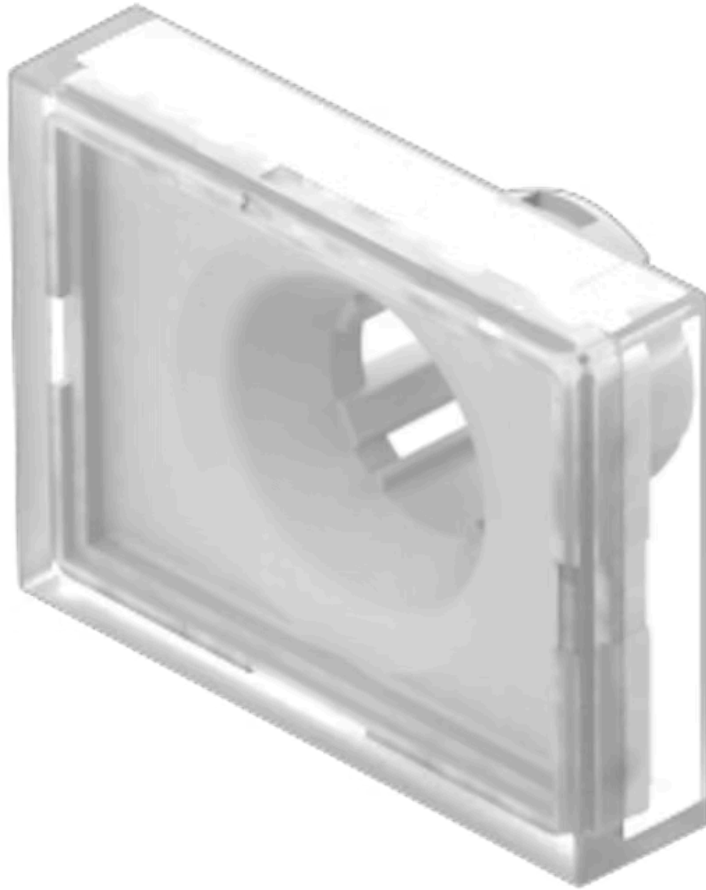

Lens

61-
9681.7

Distribution by
Newark

<https://newark.eao.com/component/61-9681.7/en...>

Your product:

61-9681.7 Lens

Loading ...

FRONT

Front form: Rectangular

OPERATING-/INDICATION PART

Lens colour: Colourless

Lens material: Plastic, according to UL 94 V0

Lens illumination: Illuminated

Lens shape: Flush

Lens optics: transparent

MECHANICAL CHARACTERISTICS

Weight: 0.002 kg

CERTIFICATE

REACH: REACH compliant

RoHS: RoHS compliant

OTHER

Short Description: Lens, 24 mm x 18 mm, Illuminated, Colourless, Flush, Plastic, according to UL 94 V0

Dimension: 24 mm x 18 mm