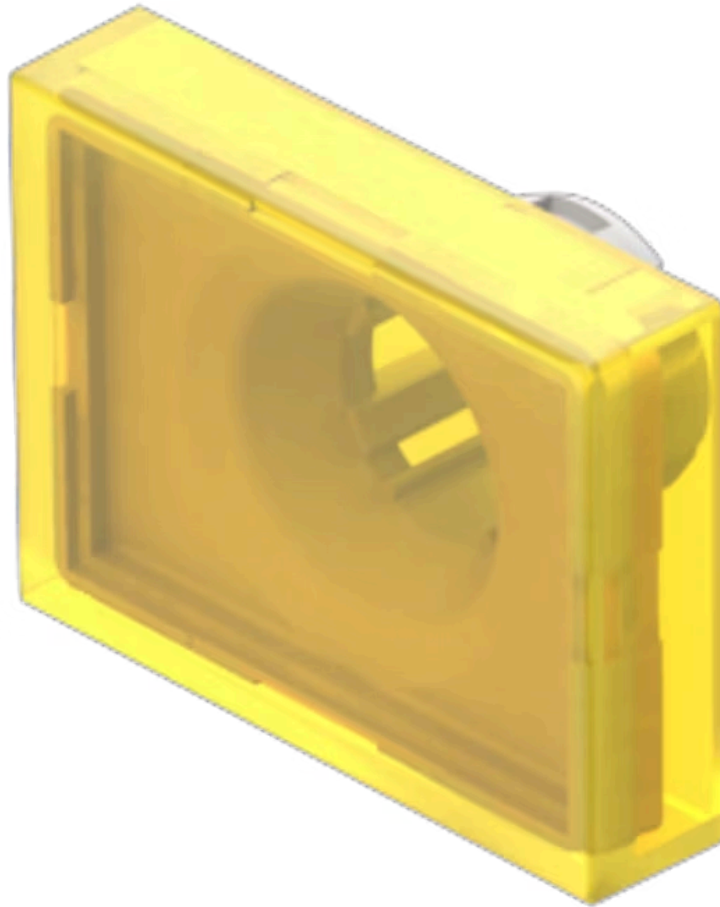

# Lens

61-  
9681.4

Distribution by  
Newark

<https://newark.eao.com/component/61-9681.4/en...>

Your product:

---

### FRONT

**Front form:** Rectangular

### OPERATING-/INDICATION PART

**Lens colour:** Yellow

**Lens material:** Plastic, according to UL 94 V0

**Lens illumination:** Illuminated

**Lens shape:** Flush

**Lens optics:** transparent

### OTHER

**Short Description:** Lens, 24 mm x 18 mm, Illuminated, Yellow, Flush, Plastic, according to UL 94 V0

**Dimension:** 24 mm x 18 mm