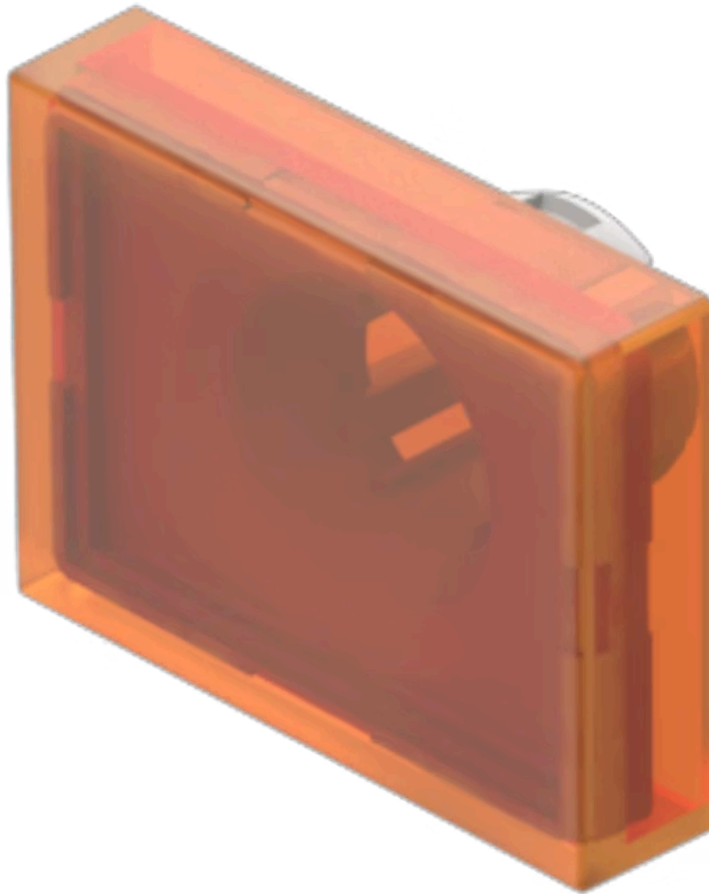

Lens

61-
9681.3

Distribution by
Newark

<https://newark.eao.com/component/61-9681.3/en...>

Your product:

61-9681.3

Lens

Loading ...

FRONT

Front form: Rectangular

OPERATING-/INDICATION PART

Lens colour: Orange

Lens material: Plastic, according to UL 94 V0

Lens illumination: Illuminated

Lens shape: Flush

Lens optics: transparent

MECHANICAL CHARACTERISTICS

Weight: 0.002 kg

CERTIFICATE

REACH: REACH compliant

RoHS: RoHS compliant

OTHER

Short Description: Lens, 24 mm x 18 mm, Illuminated, Orange, Flush, Plastic, according to UL 94 V0

Dimension: 24 mm x 18 mm