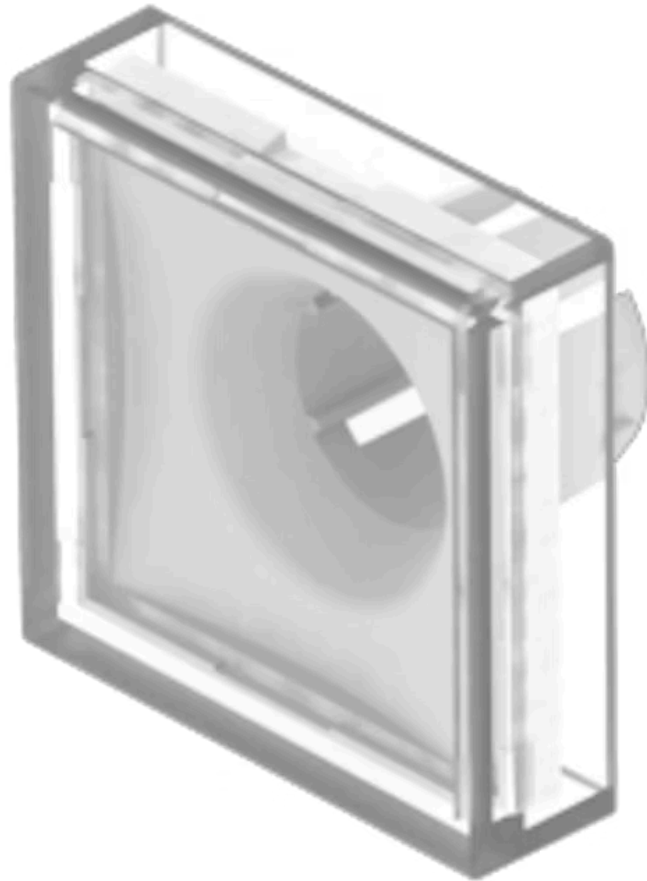

Lens

61-
9671.7

Distribution by
Newark

<https://newark.eao.com/component/61-9671.7/en...>

Your product:

61-9671.7 Lens

Loading ...

FRONT

Front form: Square

OPERATING-/INDICATION PART

Lens colour: Colourless

Lens material: Plastic, according to UL 94 V0

Lens illumination: Illuminated

Lens shape: Flush

Lens optics: transparent

MECHANICAL CHARACTERISTICS

Weight: 0.002 kg

CERTIFICATE

REACH: REACH compliant

RoHS: RoHS compliant

OTHER

Short Description: Lens, 18 mm x 18 mm, Illuminated, Colourless, Flush, Plastic, according to UL 94 V0

Dimension: 18 mm x 18 mm