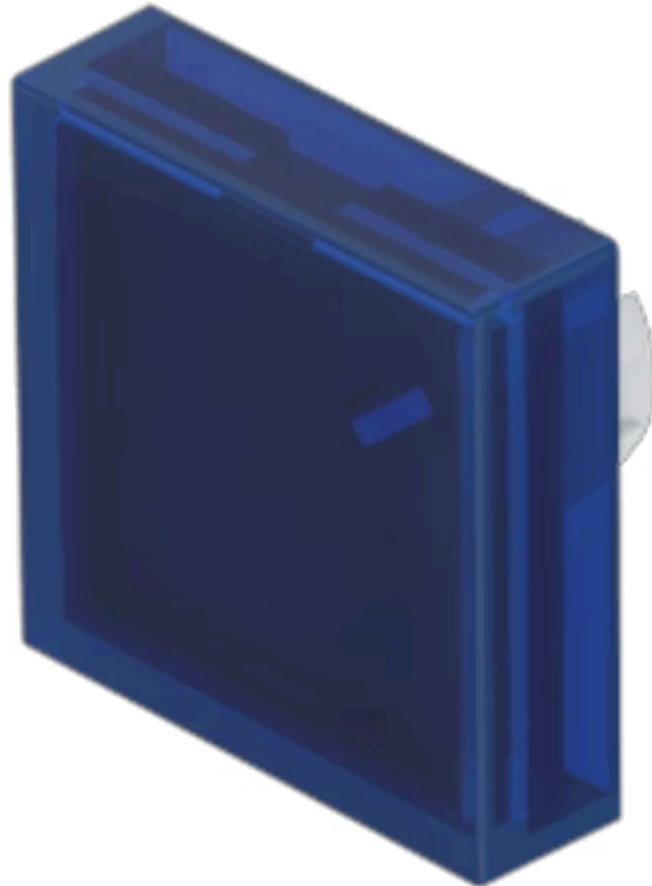

Lens

61-
9671.6

Distribution by
Newark

<https://newark.eao.com/component/61-9671.6/en...>

Your product:

61-9671.6

Lens

Loading ...

FRONT

Front form: Square

OPERATING-/INDICATION PART

Lens colour: Blue

Lens material: Plastic, according to UL 94 V0

Lens illumination: Illuminated

Lens shape: Flush

Lens optics: transparent

MECHANICAL CHARACTERISTICS

Weight: 0.002 kg

CERTIFICATE

REACH: REACH compliant

RoHS: RoHS compliant

OTHER

Short Description: Lens, 18 mm x 18 mm, Illuminated, Blue, Flush, Plastic, according to UL 94 V0

Dimension: 18 mm x 18 mm