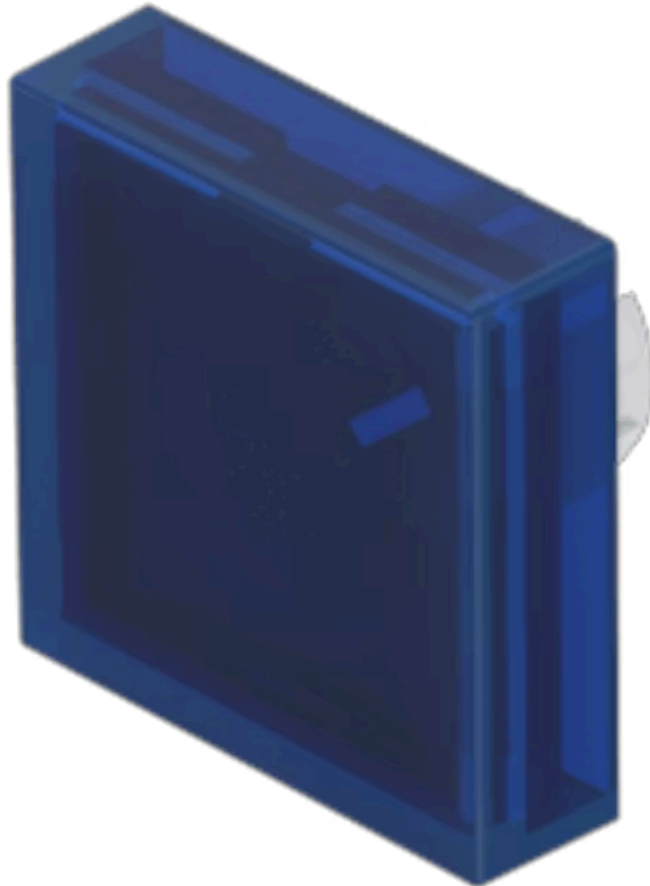

Lens

61-
9671.6

Distribution by
Newark

<https://newark.eao.com/component/61-9671.6/en...>

Your product:

61-9671.6 Lens

Loading ...

FRONT

Front form: Square

OPERATING-/INDICATION PART

Lens colour: Blue

Lens material: Plastic, according to UL 94 V0

Lens illumination: Illuminated

Lens shape: Flush

Lens optics: transparent

MECHANICAL CHARACTERISTICS

Weight: 0.002 kg

CERTIFICATE

REACH: REACH compliant

RoHS: RoHS compliant

OTHER

Short Description: Lens, 18 mm x 18 mm, Illuminated, Blue, Flush, Plastic, according to UL 94 V0

Dimension: 18 mm x 18 mm