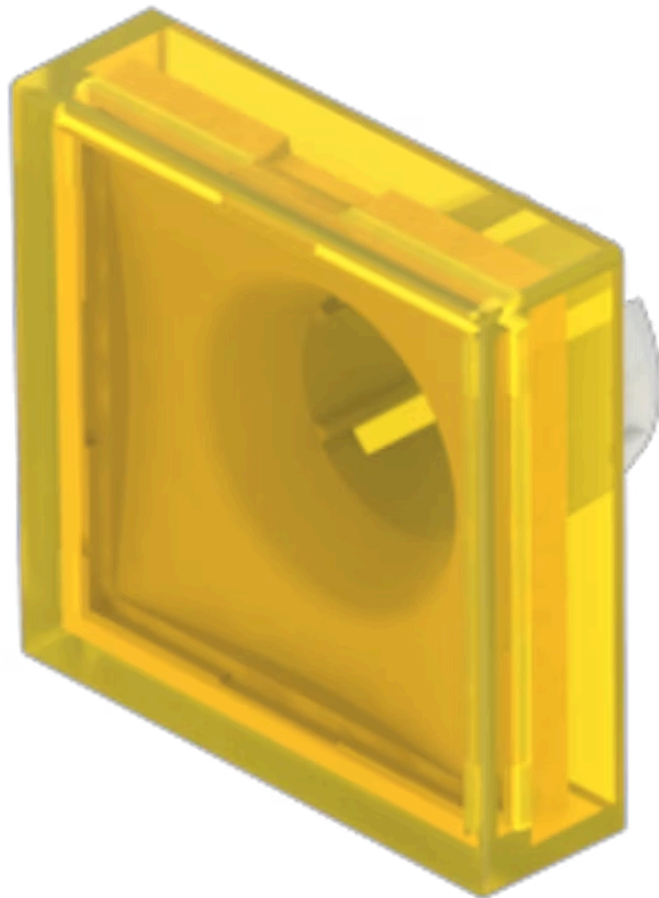

Lens

61-
9671.4

Distribution by
Newark

<https://newark.eao.com/component/61-9671.4/en...>

Your product:

61-9671.4 Lens

Loading ...

FRONT

Front form: Square

OPERATING-/INDICATION PART

Lens colour: Yellow

Lens material: Plastic, according to UL 94 V0

Lens illumination: Illuminated

Lens shape: Flush

Lens optics: transparent

MECHANICAL CHARACTERISTICS

Weight: 0.002 kg

CERTIFICATE

REACH: REACH compliant

RoHS: RoHS compliant

OTHER

Short Description: Lens, 18 mm x 18 mm, Illuminated, Yellow, Flush, Plastic, according to UL 94 V0

Dimension: 18 mm x 18 mm