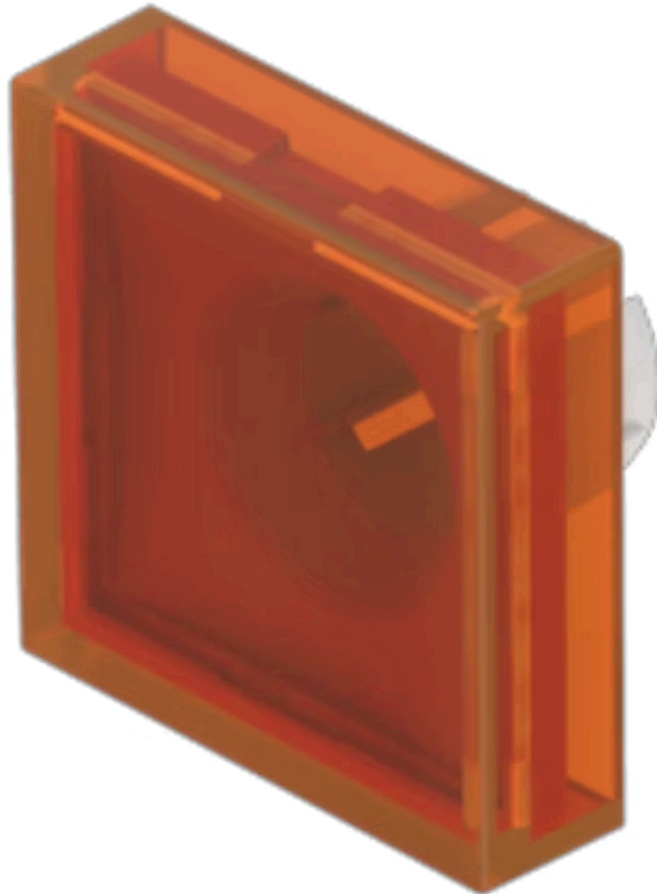

Lens

61-
9671.3

Distribution by
Newark

<https://newark.eao.com/component/61-9671.3/en...>

Your product:

61-9671.3

Lens

Loading ...

FRONT

Front form: Square

OPERATING-/INDICATION PART

Lens colour: Orange

Lens material: Plastic, according to UL 94 V0

Lens illumination: Illuminated

Lens shape: Flush

Lens optics: transparent

MECHANICAL CHARACTERISTICS

Weight: 0.002 kg

CERTIFICATE

REACH: REACH compliant

RoHS: RoHS compliant

OTHER

Short Description: Lens, 18 mm x 18 mm, Illuminated, Orange, Flush, Plastic, according to UL 94 V0

Dimension: 18 mm x 18 mm