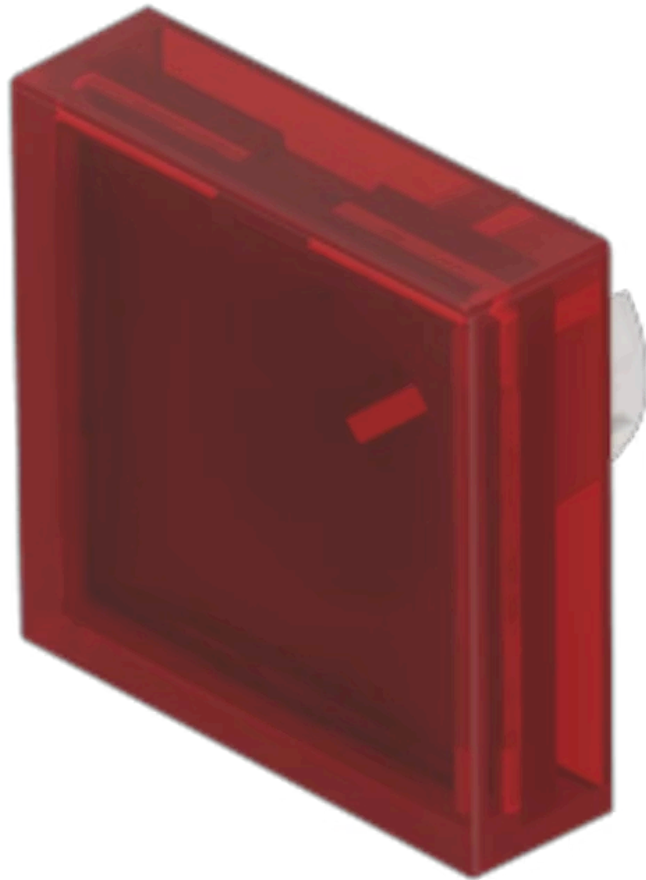

Lens

61-
9671.2

Distribution by
Newark

<https://newark.eao.com/component/61-9671.2/en...>

Your product:

61-9671.2 Lens

Loading ...

FRONT

Front form: Square

OPERATING-/INDICATION PART

Lens colour: Red

Lens material: Plastic, according to UL 94 V0

Lens illumination: Illuminated

Lens shape: Flush

Lens optics: transparent

MECHANICAL CHARACTERISTICS

Weight: 0.002 kg

CERTIFICATE

REACH: REACH compliant

RoHS: RoHS compliant

OTHER

Short Description: Lens, 18 mm x 18 mm, Illuminated, Red, Flush, Plastic, according to UL 94 V0

Dimension: 18 mm x 18 mm