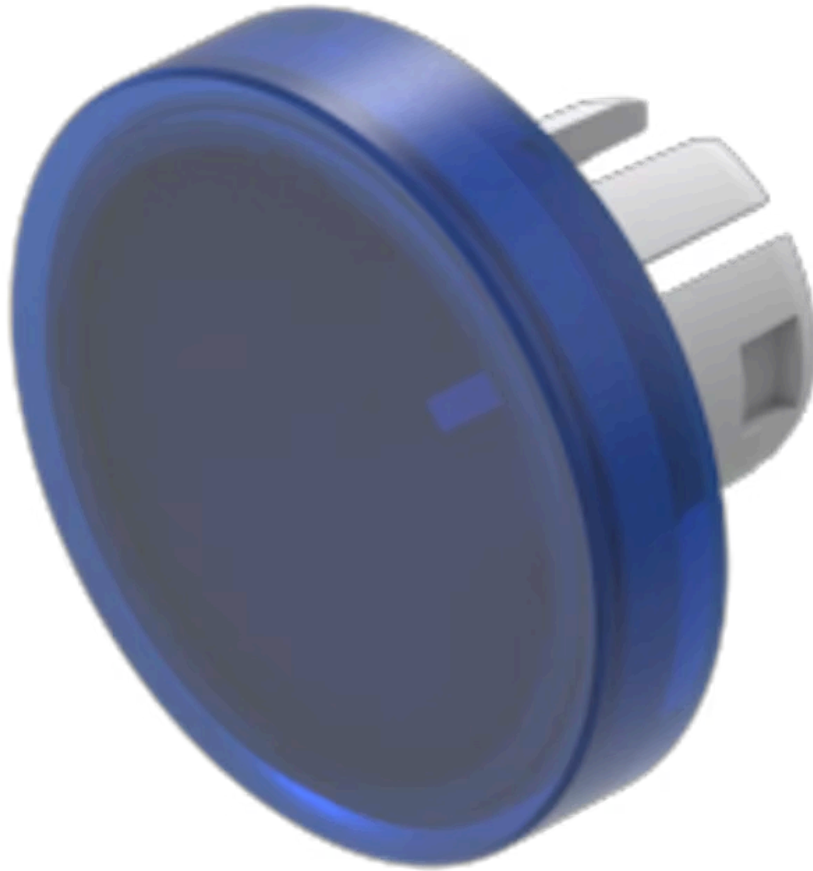

Lens

61-
9642.6

Distribution by
Newark

<https://newark.eao.com/component/61-9642.6/en...>

Your product:

61-9642.6 Lens

Loading ...

FRONT

Front form: Round

OPERATING-/INDICATION PART

Lens colour: Blue

Lens material: Plastic, according to UL 94 HB

Lens illumination: Illuminated

Lens shape: Flush

Lens optics: transparent

Shape of illumination: Front

MECHANICAL CHARACTERISTICS

Weight: 0.001 kg

CERTIFICATE

REACH: REACH compliant

RoHS: RoHS compliant

OTHER

Short Description: Lens, Ø 19.7 mm, Illuminated, Blue, Flush, Plastic, according to UL 94 HB

Dimension: Ø 19.7 mm