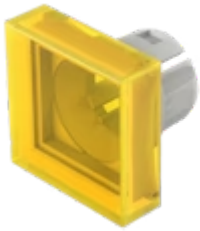

Lens

61-
9351.4

Distribution by
Newark

<https://newark.eao.com/component/61-9351.4/en...>

Your product:

61-9351.4 Lens

Loading ...

FRONT

Front form: Square

OPERATING-/INDICATION PART

Lens colour: Yellow

Lens material: Plastic, according to UL 94 HB

Lens illumination: Illuminated

Lens shape: Flush

Lens optics: transparent

MECHANICAL CHARACTERISTICS

Weight: 0.002 kg

CERTIFICATE

REACH: REACH compliant

RoHS: RoHS compliant

OTHER

Short Description: Lens, 20 mm x 20 mm, Illuminated, Yellow, Flush, Plastic, according to UL 94 HB

Dimension: 20 mm x 20 mm