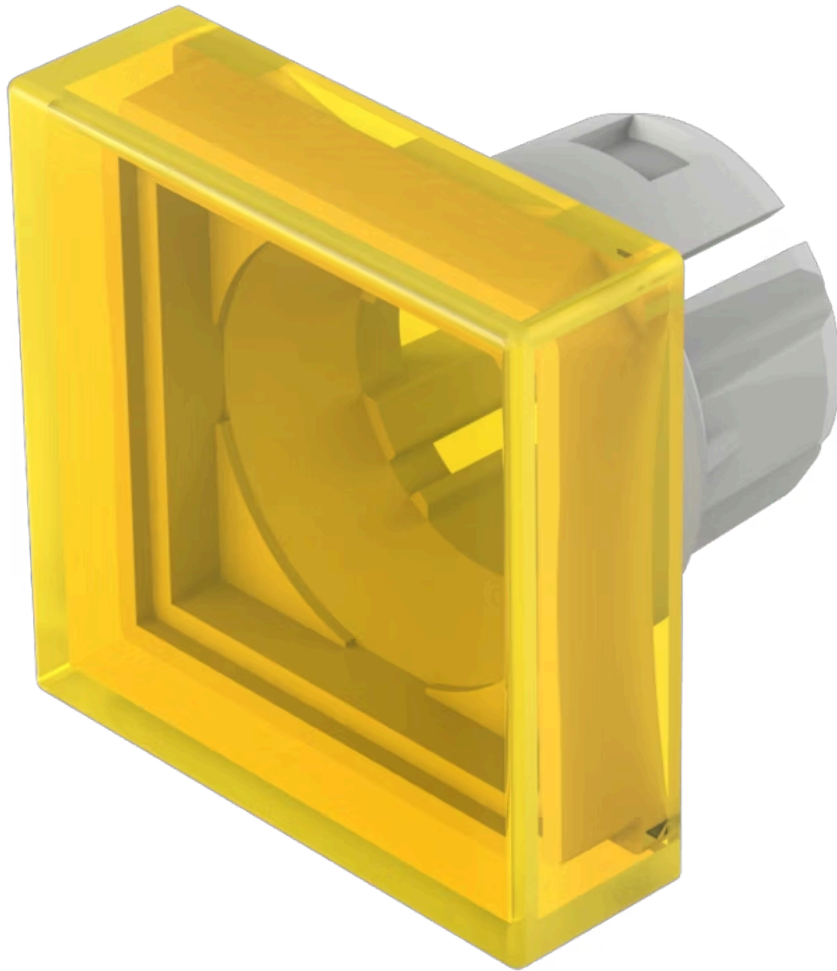

Lens

61-
9351.4

Distribution by
Newark

<https://newark.eao.com/component/61-9351.4/en...>

Your product:

61-9351.4 Lens

Loading ...

FRONT

Front form: Square

OPERATING-/INDICATION PART

Lens colour: Yellow

Lens material: Plastic, according to UL 94 HB

Lens illumination: Illuminated

Lens shape: Flush

Lens optics: transparent

MECHANICAL CHARACTERISTICS

Weight: 0.002 kg

CERTIFICATE

REACH: REACH compliant

RoHS: RoHS compliant

OTHER

Short Description: Lens, 20 mm x 20 mm, Illuminated, Yellow, Flush, Plastic, according to UL 94 HB

Dimension: 20 mm x 20 mm