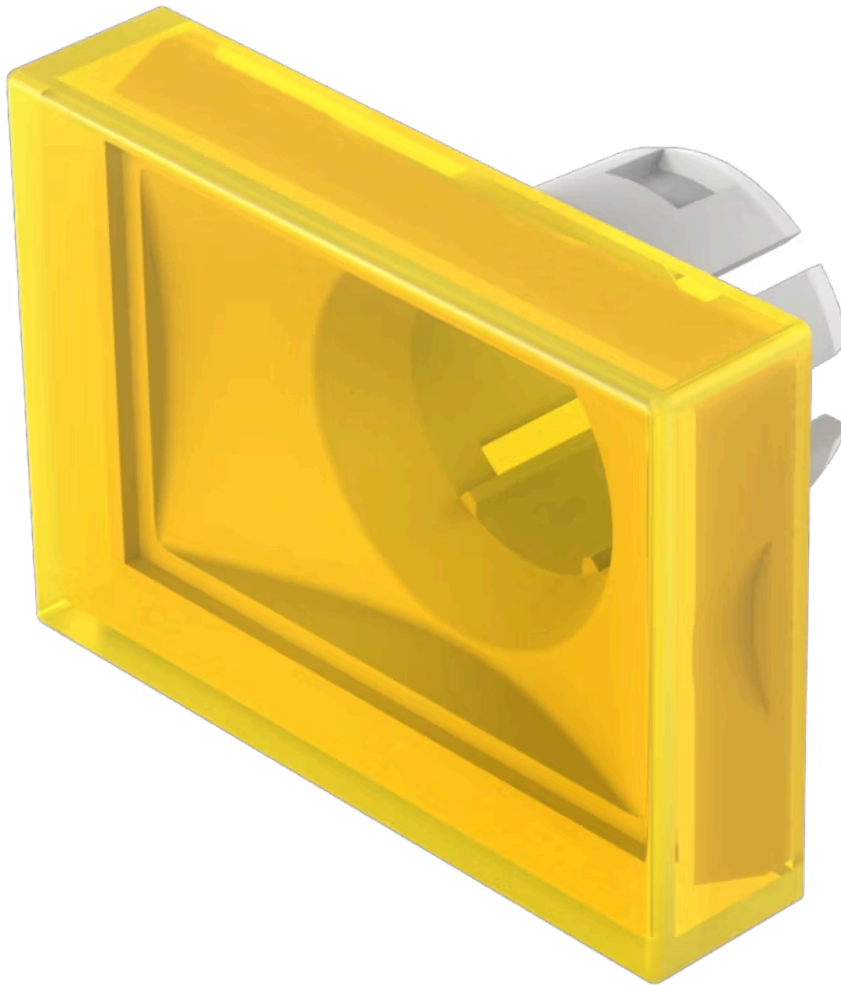

Lens

61-
9331.4

Distribution by
Newark

Your product:

61-9331.4 Lens

Loading ...

FRONT

Front form: Rectangular

OPERATING-/INDICATION PART

Lens colour: Yellow

Lens material: Plastic, according to UL 94 HB

Lens illumination: Illuminated

Lens shape: Flush

Lens optics: transparent

MECHANICAL CHARACTERISTICS

Weight: 0.002 kg

CERTIFICATE

REACH: REACH compliant

RoHS: RoHS compliant

OTHER

Short Description: Lens, 21.5 mm x 15.3 mm, Illuminated, Yellow, Flush, Plastic, according to UL 94 HB

Dimension: 21.5 mm x 15.3 mm