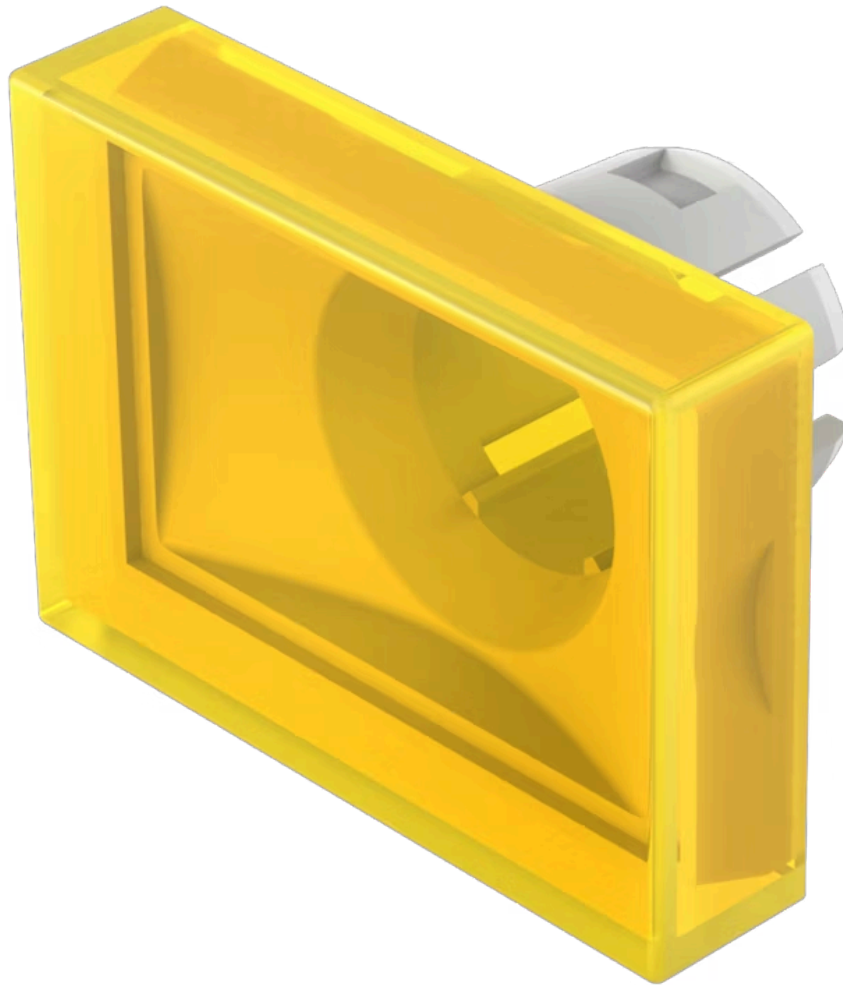

Lens

61-
9331.4

Distribution by
Newark

<https://newark.eao.com/component/61-9331.4/en...>

Your product:

61-9331.4 Lens

Loading ...

FRONT

Front form: Rectangular

OPERATING-/INDICATION PART

Lens colour: Yellow

Lens material: Plastic, according to UL 94 HB

Lens illumination: Illuminated

Lens shape: Flush

Lens optics: transparent

MECHANICAL CHARACTERISTICS

Weight: 0.002 kg

CERTIFICATE

REACH: REACH compliant

RoHS: RoHS compliant

OTHER

Short Description: Lens, 21.5 mm x 15.3 mm, Illuminated, Yellow, Flush, Plastic, according to UL 94 HB

Dimension: 21.5 mm x 15.3 mm