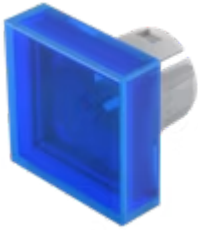

Lens

61-
9321.6

Distribution by
Newark

<https://newark.eao.com/component/61-9321.6/en...>

Your product:

61-9321.6

Lens

Loading ...

FRONT

Front form: Square

OPERATING-/INDICATION PART

Lens colour: Blue

Lens material: Plastic, according to UL 94 HB

Lens illumination: Illuminated

Lens shape: Flush

Lens optics: transparent

MECHANICAL CHARACTERISTICS

Weight: 0.001 kg

CERTIFICATE

REACH: REACH compliant

RoHS: RoHS compliant

OTHER

Short Description: Lens, 15.3 mm x 15.3 mm, Illuminated, Blue, Flush, Plastic, according to UL 94 HB

Dimension: 15.3 mm x 15.3 mm