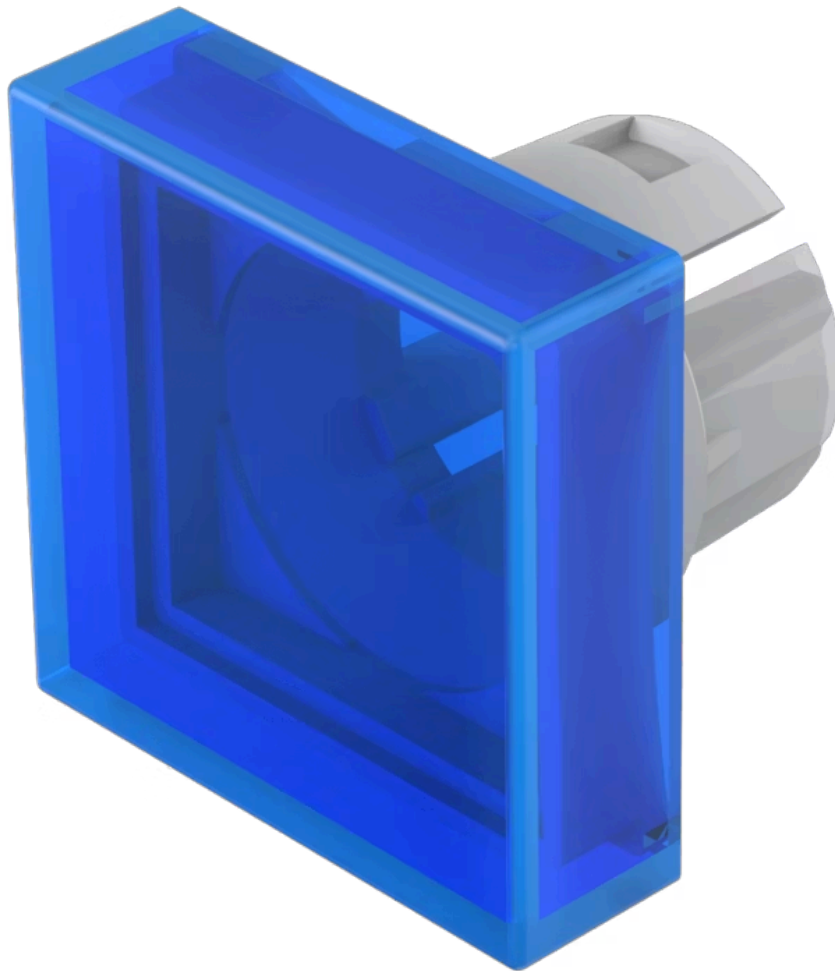

Lens

61-
9321.6

Distribution by
Newark

<https://newark.eao.com/component/61-9321.6/en...>

Your product:

61-9321.6

Lens

Loading ...

FRONT

Front form: Square

OPERATING-/INDICATION PART

Lens colour: Blue

Lens material: Plastic, according to UL 94 HB

Lens illumination: Illuminated

Lens shape: Flush

Lens optics: transparent

MECHANICAL CHARACTERISTICS

Weight: 0.001 kg

CERTIFICATE

REACH: REACH compliant

RoHS: RoHS compliant

OTHER

Short Description: Lens, 15.3 mm x 15.3 mm, Illuminated, Blue, Flush, Plastic, according to UL 94 HB

Dimension: 15.3 mm x 15.3 mm