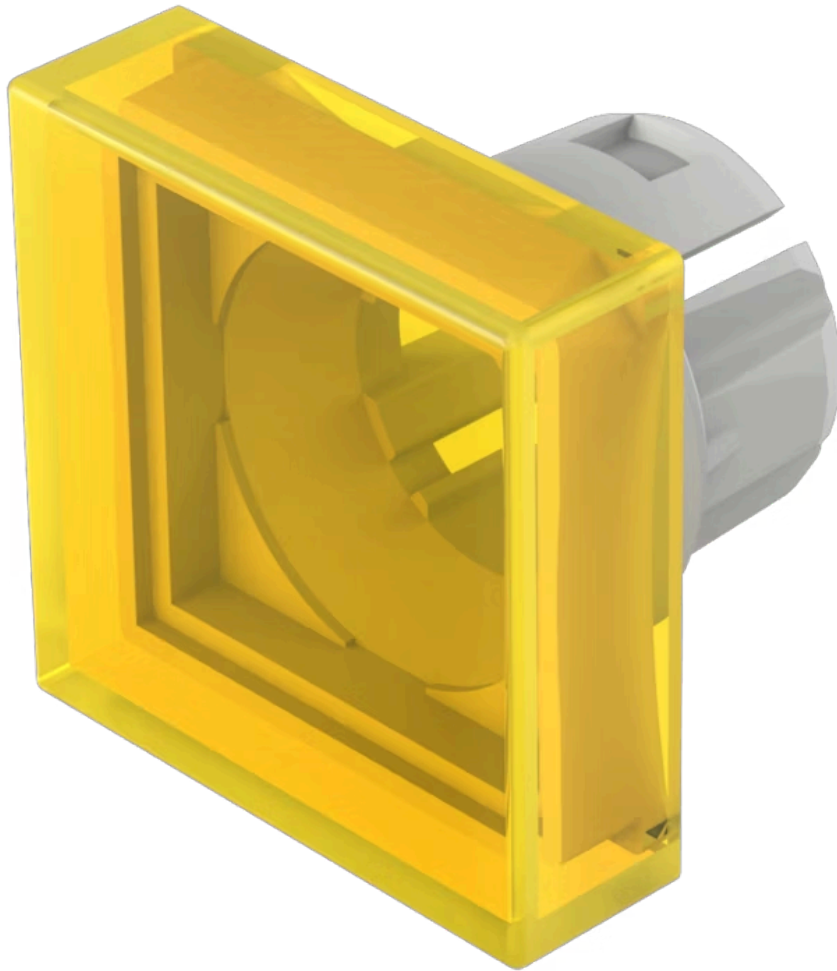

Lens

61-
9321.4

Distribution by
Newark

<https://newark.eao.com/component/61-9321.4/en...>

Your product:

61-9321.4 Lens

Loading ..

FRONT

Front form: Square

OPERATING-/INDICATION PART

Lens colour: Yellow

Lens material: Plastic, according to UL 94 HB

Lens illumination: Illuminated

Lens shape: Flush

Lens optics: transparent

MECHANICAL CHARACTERISTICS

Weight: 0.001 kg

CERTIFICATE

REACH: REACH compliant

RoHS: RoHS compliant

OTHER

Short Description: Lens, 15.3 mm x 15.3 mm, Illuminated, Yellow, Flush, Plastic, according to UL 94 HB

Dimension: 15.3 mm x 15.3 mm