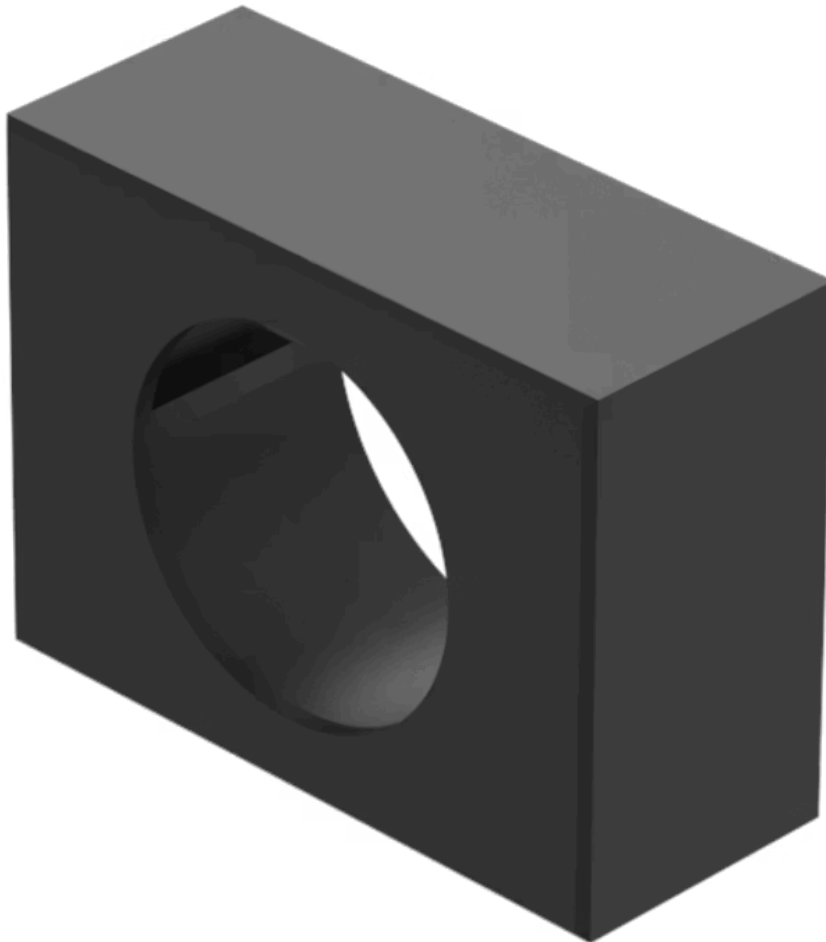

Keylock front bezel

61-9230.0

Distribution by
Newark

Your product:

61-9230.0 Keylock front bezel

Loading ...

FRONT

Front form: Rectangular

Colour: Black

OPERATING-/INDICATION PART

Lens colour: Black

Lens illumination: Non illuminated

MECHANICAL CHARACTERISTICS

Weight: 0.002 kg

CERTIFICATE

REACH: REACH compliant

RoHS: RoHS compliant

OTHER

Short Description: Keylock front bezel, 24 mm x 18 mm, Non illuminated, Black

Dimension: 24 mm x 18 mm

Material: Plastic