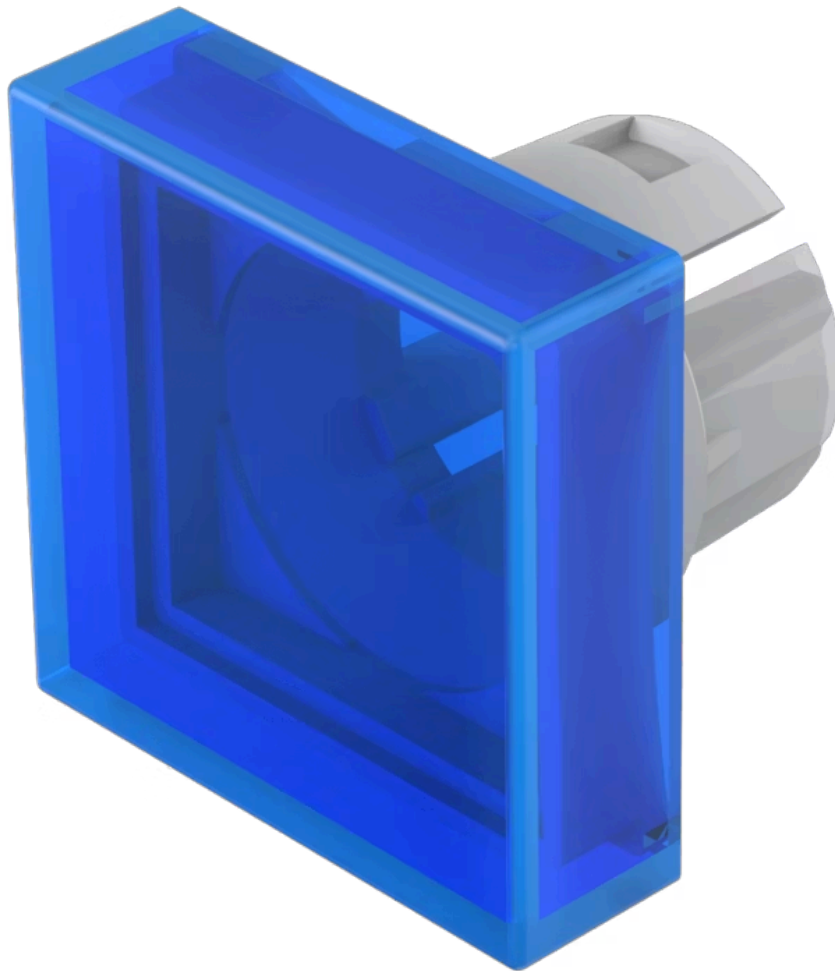

Lens

51-
953.6

Distribution by
Newark

<https://newark.eao.com/component/51-953.6/en/...>

Your product:

51-953.6 Lens

Loading ...

FRONT

Front form: Square

OPERATING-/INDICATION PART

Lens colour: Blue

Lens material: Plastic

Lens illumination: Illuminated

Lens shape: Flush

Lens optics: transparent

MECHANICAL CHARACTERISTICS

Weight: 0.001 kg

CERTIFICATE

REACH: REACH compliant

RoHS: RoHS compliant

OTHER

Short Description: Lens, 15.3 mm x 15.3 mm, Illuminated, Blue, Flush, Plastic

Dimension: 15.3 mm x 15.3 mm