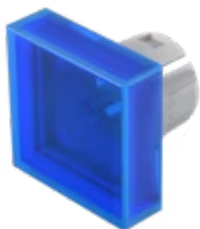

Lens

51-
953.6

Distribution by
Newark

<https://newark.eao.com/component/51-953.6/en/...>

Your product:

51-953.6 Lens

Loading ...

FRONT

Front form: Square

OPERATING-/INDICATION PART

Lens colour: Blue

Lens material: Plastic

Lens illumination: Illuminated

Lens shape: Flush

Lens optics: transparent

MECHANICAL CHARACTERISTICS

Weight: 0.001 kg

CERTIFICATE

REACH: REACH compliant

RoHS: RoHS compliant

OTHER

Short Description: Lens, 15.3 mm x 15.3 mm, Illuminated, Blue, Flush, Plastic

Dimension: 15.3 mm x 15.3 mm