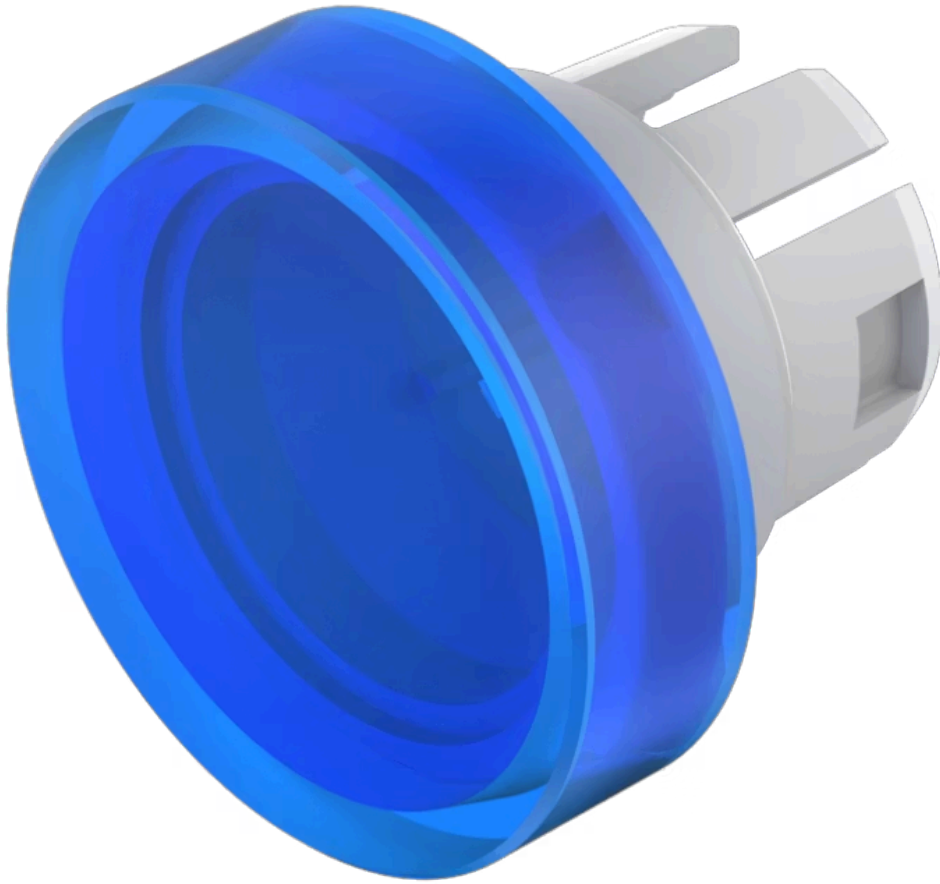

Lens

51-
933.6

Distribution by
Newark

<https://newark.eao.com/component/51-933.6/en/...>

Your product:

51-933.6 Lens

Loading ...

FRONT

Front form: Round

OPERATING-/INDICATION PART

Lens colour: Blue

Lens material: Plastic

Lens illumination: Illuminated

Lens shape: Flush

Lens optics: transparent

MECHANICAL CHARACTERISTICS

Weight: 0.001 kg

CERTIFICATE

REACH: REACH compliant

RoHS: RoHS compliant

OTHER

Short Description: Lens, Ø 15.8 mm, Illuminated, Blue, Flush, Plastic

Dimension: Ø 15.8 mm