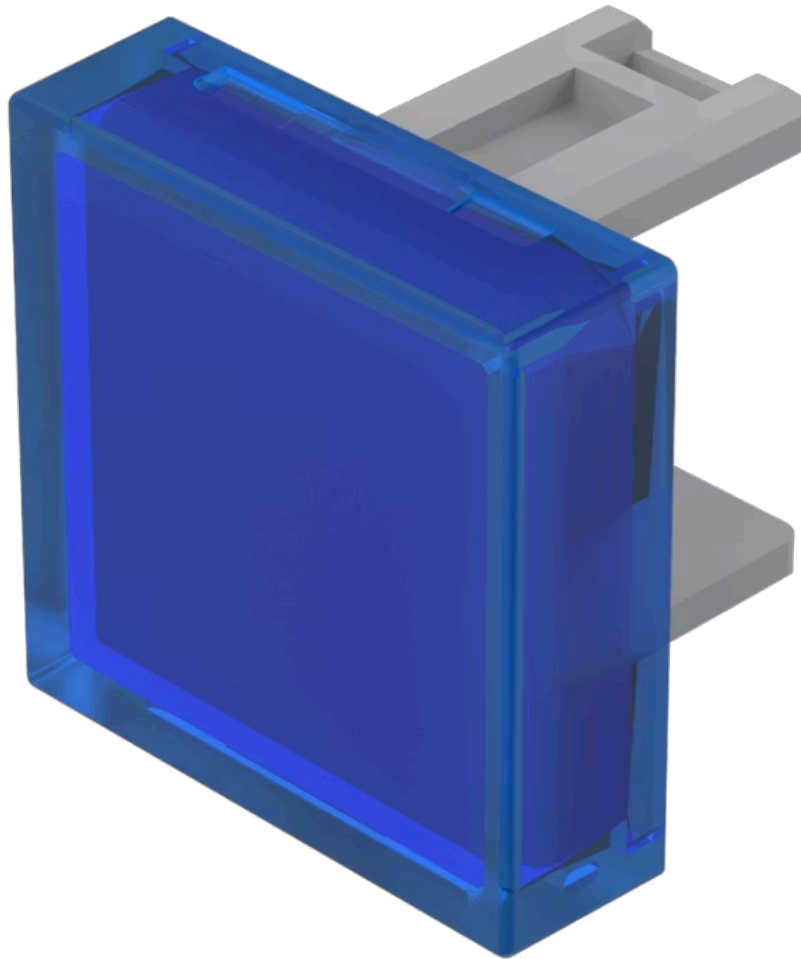

Lens

31-
953.6

Distribution by
Newark

<https://newark.eao.com/component/31-953.6/en/...>

Your product:

31-953.6 Lens

Loading ...

PRODUCT RANGE

Product Status: Not Recommended for new design

FRONT

Front form: Square

OPERATING-/INDICATION PART

Lens colour: Blue

Lens material: Plastic

Lens illumination: Illuminated

Lens shape: Flush

Lens optics: transparent

MECHANICAL CHARACTERISTICS

Weight: 0.001 kg

CERTIFICATE

REACH: REACH compliant

RoHS: RoHS compliant

OTHER

Short Description: Lens, 15.3 mm x 15.3 mm, Illuminated, Blue, Flush, Plastic

Dimension: 15.3 mm x 15.3 mm