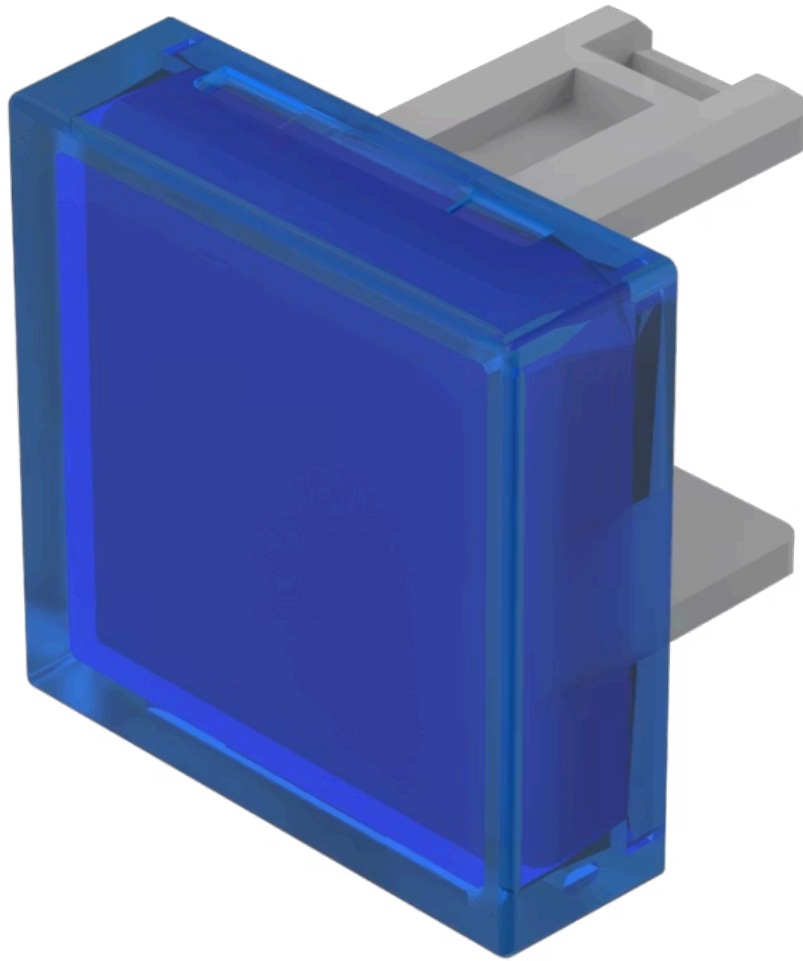

Lens

31-
953.6

Distribution by
Newark

<https://newark.eao.com/component/31-953.6/en/...>

Your product:

31-953.6 Lens

Loading ...

PRODUCT RANGE

Product Status: Not Recommended for new design

FRONT

Front form: Square

OPERATING-/INDICATION PART

Lens colour: Blue

Lens material: Plastic

Lens illumination: Illuminated

Lens shape: Flush

Lens optics: transparent

MECHANICAL CHARACTERISTICS

Weight: 0.001 kg

CERTIFICATE

REACH: REACH compliant

RoHS: RoHS compliant

OTHER

Short Description: Lens, 15.3 mm x 15.3 mm, Illuminated, Blue, Flush, Plastic

Dimension: 15.3 mm x 15.3 mm