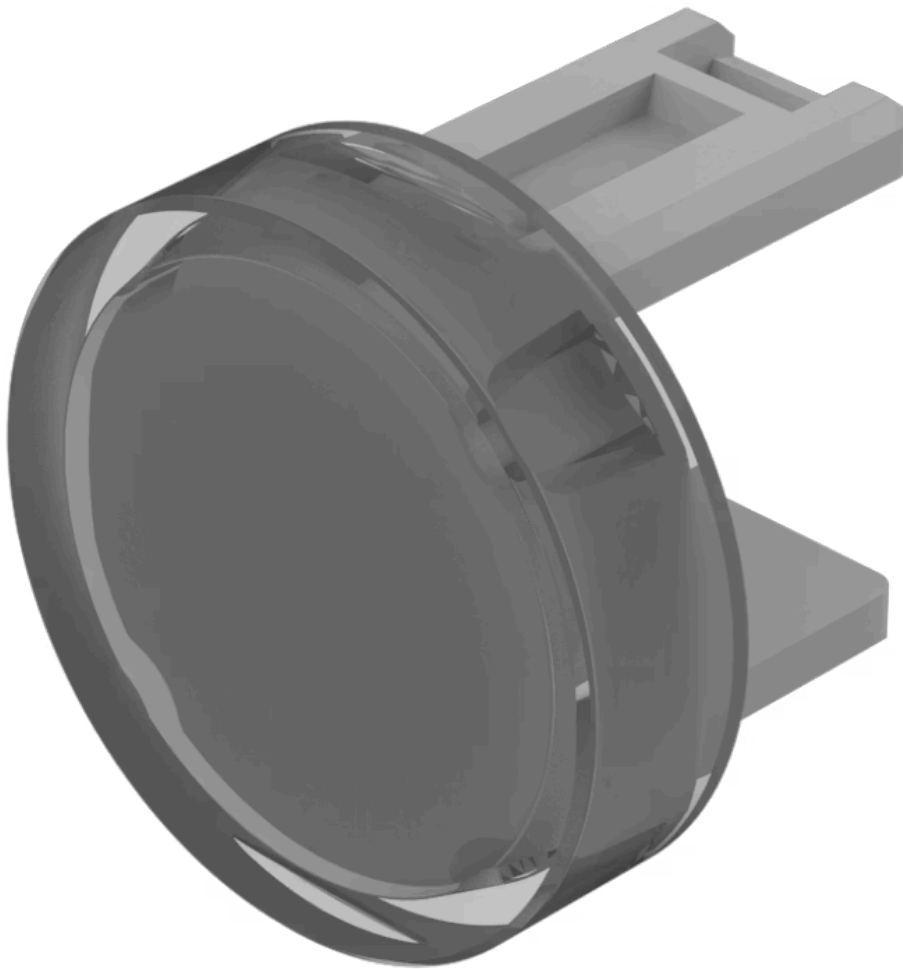

Lens

31-
933.7

Distribution by
Newark

<https://newark.eao.com/component/31-933.7/en/...>

Your product:

31-933.7 Lens

PRODUCT RANGE

Product Status: Not Recommended for new design

FRONT

Front form: Round

OPERATING-/INDICATION PART

Lens colour: Colourless

Lens material: Plastic

Lens illumination: Illuminated

Lens shape: Flush

Lens optics: transparent

MECHANICAL CHARACTERISTICS

Weight: 0 kg

CERTIFICATE

REACH: REACH compliant

RoHS: RoHS compliant

OTHER

Short Description:

Lens, Ø 15.8 mm, Illuminated, Colourless, Flush, Plastic

Dimension:

Ø 15.8 mm