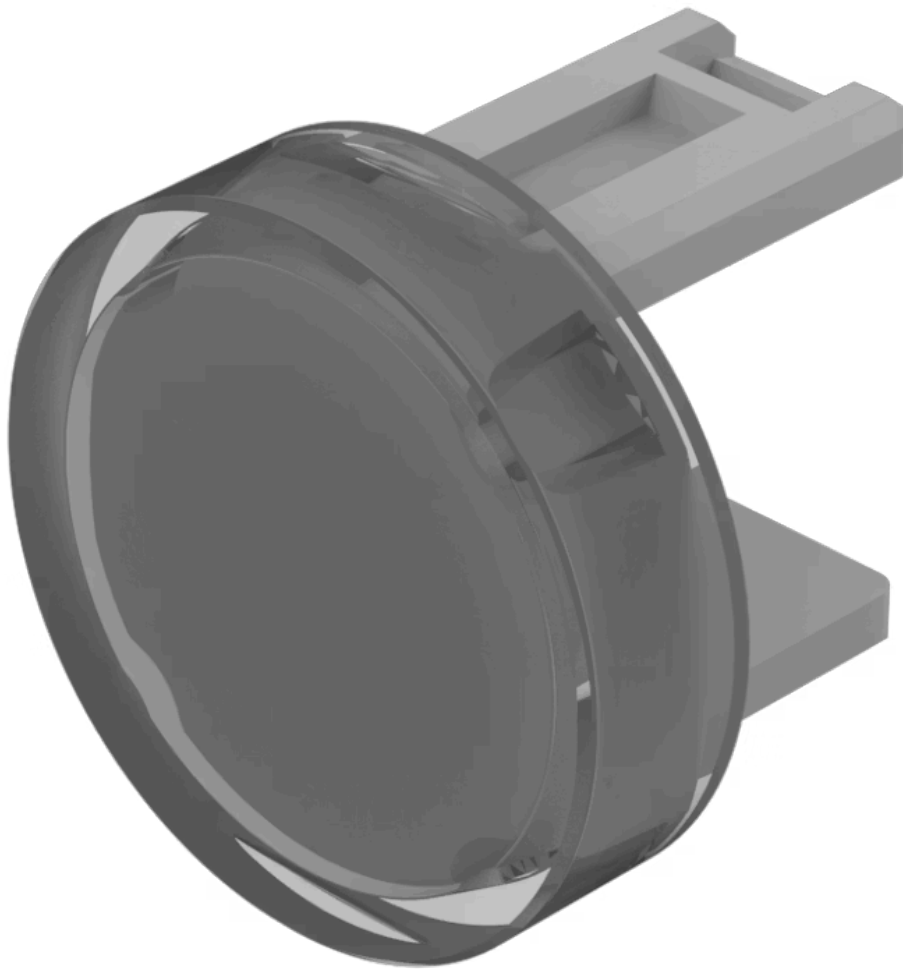

Lens

31-
933.7

Distribution by
Newark

<https://newark.eao.com/component/31-933.7/en/...>

Your product:

31-933.7 Lens

Loading ...

PRODUCT RANGE

Product Status: Not Recommended for new design

FRONT

Front form: Round

OPERATING-/INDICATION PART

Lens colour: Colourless

Lens material: Plastic

Lens illumination: Illuminated

Lens shape: Flush

Lens optics: transparent

MECHANICAL CHARACTERISTICS

Weight: 0 kg

CERTIFICATE

REACH: REACH compliant

RoHS: RoHS compliant

OTHER

Short Description:

Lens, Ø 15.8 mm, Illuminated, Colourless, Flush, Plastic

Dimension:

Ø 15.8 mm