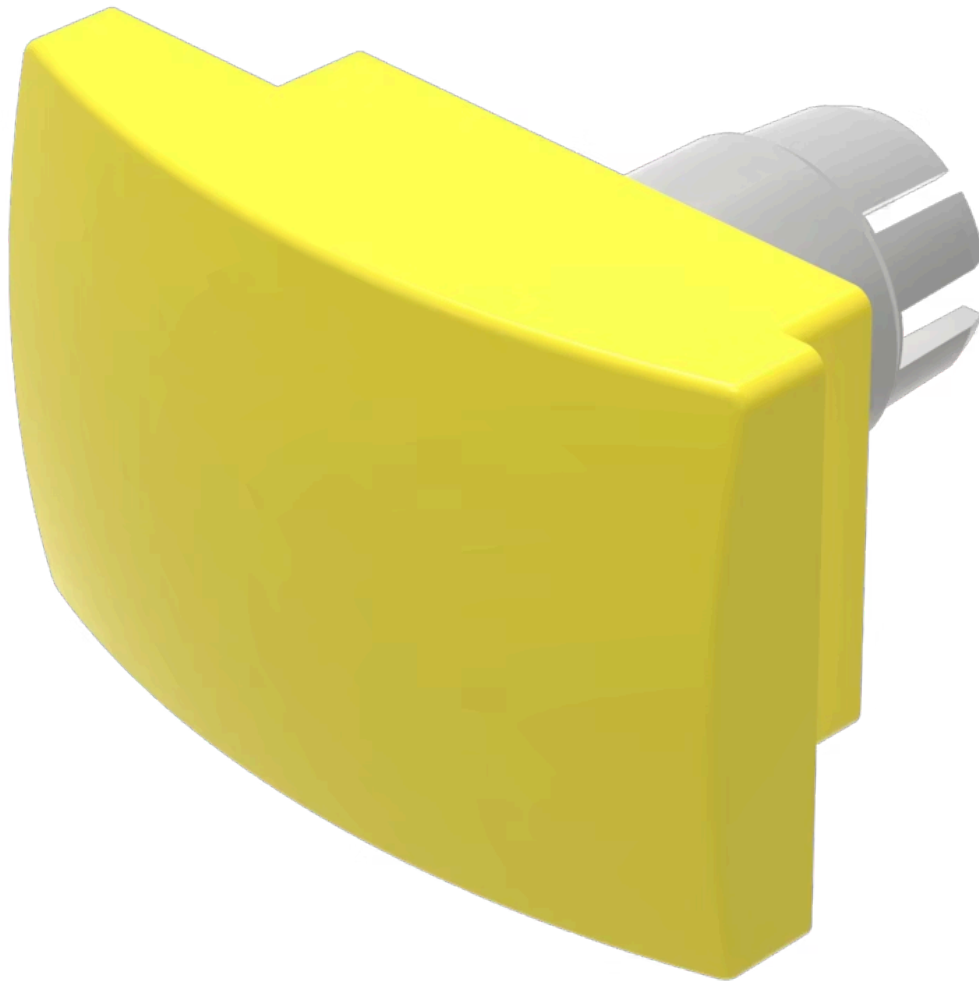

Mushroom-head cap

22-930.4

Distribution by
Newark

<https://newark.eao.com/component/22-930.4/en/...>

Your product:

22-930.4 Mushroom-head cap

FRONT

Front form: Rectangular

OPERATING-/INDICATION PART

Lens colour: Yellow

Lens material: Plastic, according to UL 94 HB

Lens illumination: Non illuminated

Lens shape: Mushroom-head

Lens optics: opaque

MECHANICAL CHARACTERISTICS

Weight: 0.006 kg

CERTIFICATE

REACH: REACH compliant

RoHS: RoHS compliant

OTHER

Short Description: Mushroom-head cap, 35 mm x 23 mm, Non illuminated, Yellow, Mushroom-head, Plastic, according to UL 94 HB

Dimension: 35 mm x 23 mm

Product attributes: Use only flush front bezel