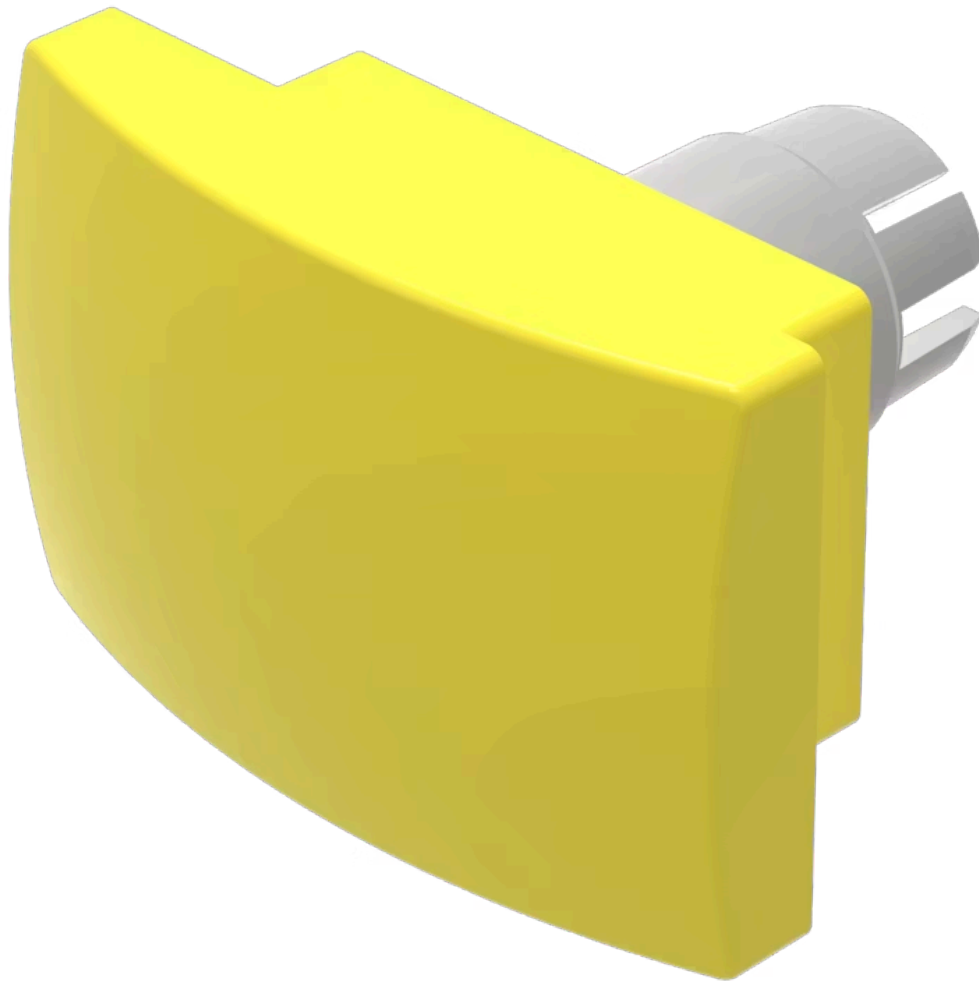

# Mushroom-head cap

22-930.4

Distribution by  
Newark

<https://newark.eao.com/component/22-930.4/en/...>

Your product:

---

## 22-930.4 Mushroom-head cap

*Loading . . .*

### OPERATING-/INDICATION PART

**Lens colour:** Yellow

**Lens material:** Plastic, according to UL 94 HB

**Lens illumination:** Non illuminated

**Lens shape:** Mushroom-head

**Lens optics:** opaque

### OTHER

**Short Description:** Mushroom-head cap, 35 mm x 23 mm, Non illuminated, Yellow, Mushroom-head, Plastic, according to UL 94 HB

**Dimension:** 35 mm x 23 mm

**Product attributes:** Use only flush front bezel