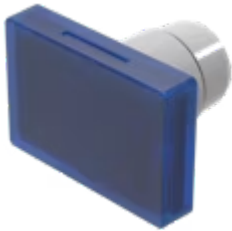

Lens

22-
903.6

Distribution by
Newark

<https://newark.eao.com/component/22-903.6/en/...>

Your product:

22-903.6

Lens

Loading ...

FRONT

Front form: Rectangular

OPERATING-/INDICATION PART

Lens colour: Blue

Lens material: Plastic, according to UL 94 HB

Lens illumination: Illuminated

Lens shape: Flush

Lens optics: transparent

MECHANICAL CHARACTERISTICS

Weight: 0.002 kg

CERTIFICATE

REACH: REACH compliant

RoHS: RoHS compliant

OTHER

Short Description: Lens, 25.5 mm x 17 mm, Illuminated, Blue, Flush, Plastic, according to UL 94 HB

Dimension: 25.5 mm x 17 mm