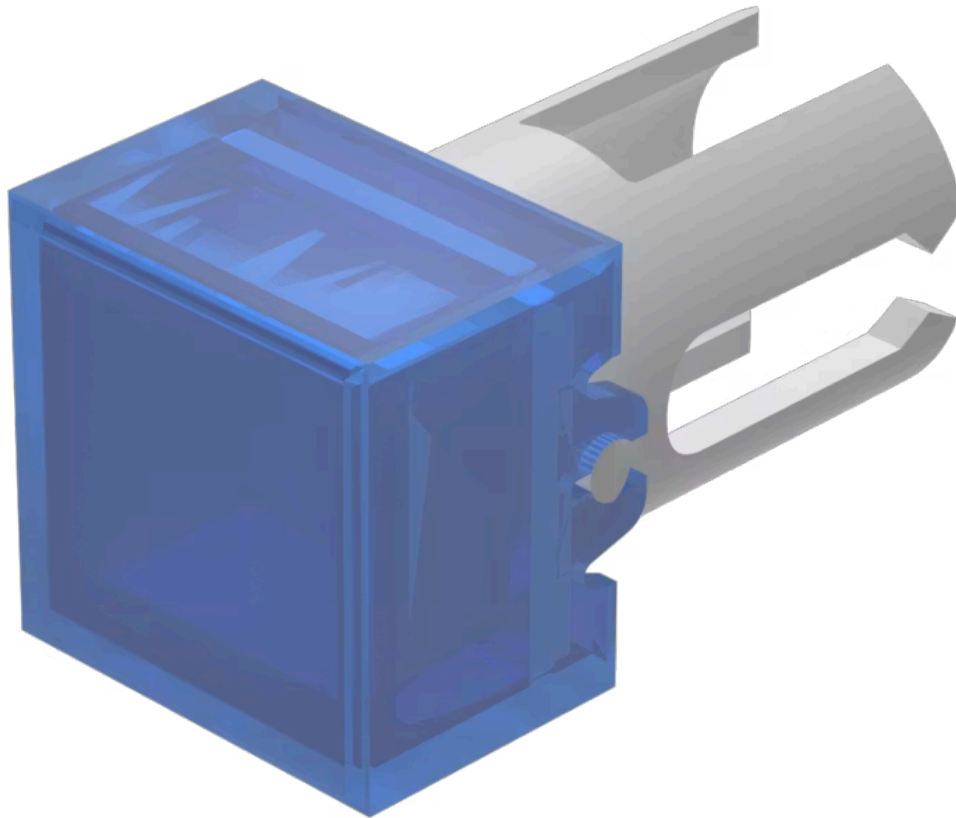

Lens

19-
951.6

Distribution by
Newark

<https://newark.eao.com/component/19-951.6/en/...>

Your product:

19-951.6 Lens

Loading ...

FRONT

Front form: Square

OPERATING-/INDICATION PART

Lens colour: Blue

Lens material: Plastic

Lens illumination: Illuminated

Lens shape: Flush

Lens optics: transparent

MECHANICAL CHARACTERISTICS

Weight: 0.001 kg

CERTIFICATE

REACH: REACH compliant

RoHS: RoHS compliant

OTHER

Short Description: Lens, 7.3 mm x 7.3 mm, Illuminated, Blue, Flush, Plastic

Dimension: 7.3 mm x 7.3 mm

Product attributes: For film insert