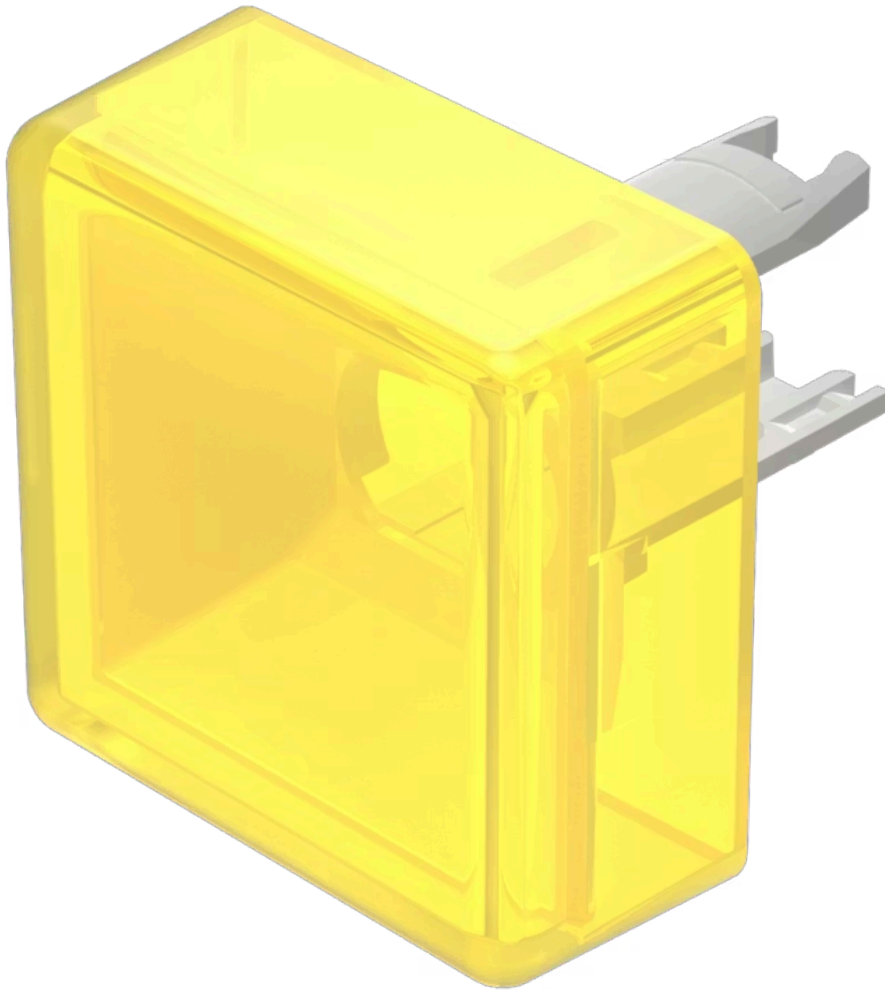

Lens

18-
982.4

Distribution by
Newark

Your product:

18-982.4
Lens

PRODUCT RANGE

Product Status: Phase-out

FRONT

Front form: Square

OPERATING-/INDICATION PART

Lens colour: Yellow

Lens material: Plastic

Lens illumination: Illuminated

Lens shape: Flush

Lens optics: translucent

MECHANICAL CHARACTERISTICS

Weight: 0.001 kg

CERTIFICATE

REACH: REACH compliant

RoHS: RoHS compliant

OTHER

Short Description:

Lens, 13.8 mm x 13.8 mm, Illuminated, Yellow, Flush, Plastic

Dimension: